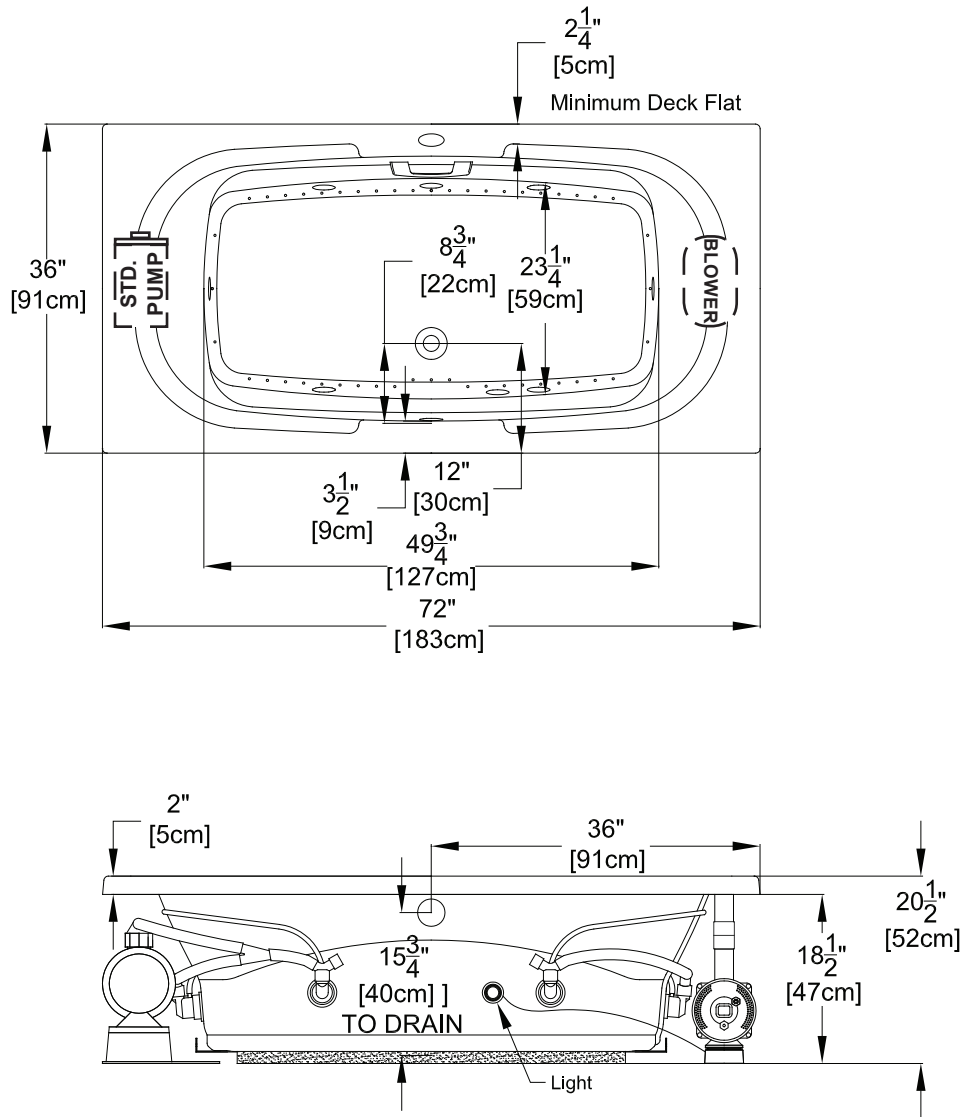

Designer Collection Specifications

Air-Whirlpool - BY630

Brittany™

Patents recieved or pending.

Note: Dimensional Tolerances: ±1/4"

Drop-in-Hole Size:	70" x 34"
Operating Capacity:	45 Gal.
Overflow Capacity:	62 Gal.
Floor Loading / sq.ft.:	48.9 lbs.
Carton Weight:	180 lbs.
Cube:	41.5 ft. ³

Construction: Fiberglass reinforced acrylic bath with Level Form™ full-support base.

We provide products listed with Intertek ETL SEMKO (Edison Testing Laboratories) U.S. and Canadian and with International Association of Plumbing and Mechanical Officials (IAPMO). Consult factory with your listing requirements.

Standard	 <p>A 120v system that includes a quiet 1 1/2 HP, 1-speed pump, and a 1 HP variable speed air blower with integral air heater and automatic purge cycle. Control keypad operates blower and blower speed for Continuous, Pulse, or Wave massage modes, pump, 20-minute timer and the optional LED Chromatherapy mood light. Requires (1) 15A and (1) 20A, 120v circuit. If optional heater is added, then (1) 15A and (1) 30A, 120v circuit is required.</p>
Signature	 <p>A 240v system that includes a quiet 1 1/2 HP, 3-speed pump; 1 HP variable speed air blower with integral air heater, a front access LED Chromatherapy mood light, a 1.5 kw heater, digital control keypad with LCD display window, Automatic Ozone System, low water level and water temperature sensors, 20-minute timer and an automatic purge cycle. Control keypad also operates the 3-speed pump, LED Chromatherapy light, air blower, blower speed, Continuous, Pulse, or Wave massage modes and the optional jetted neck pillow. Shows water temperature, time remaining and pump/blower speeds. Includes a floating Universal Remote Control that operates all functions of the whirlpool pump, air blower, and LED Chromatherapy mood light plus TV, DVD, CD, etc. Requires (1) 20A, 240v circuit.</p>