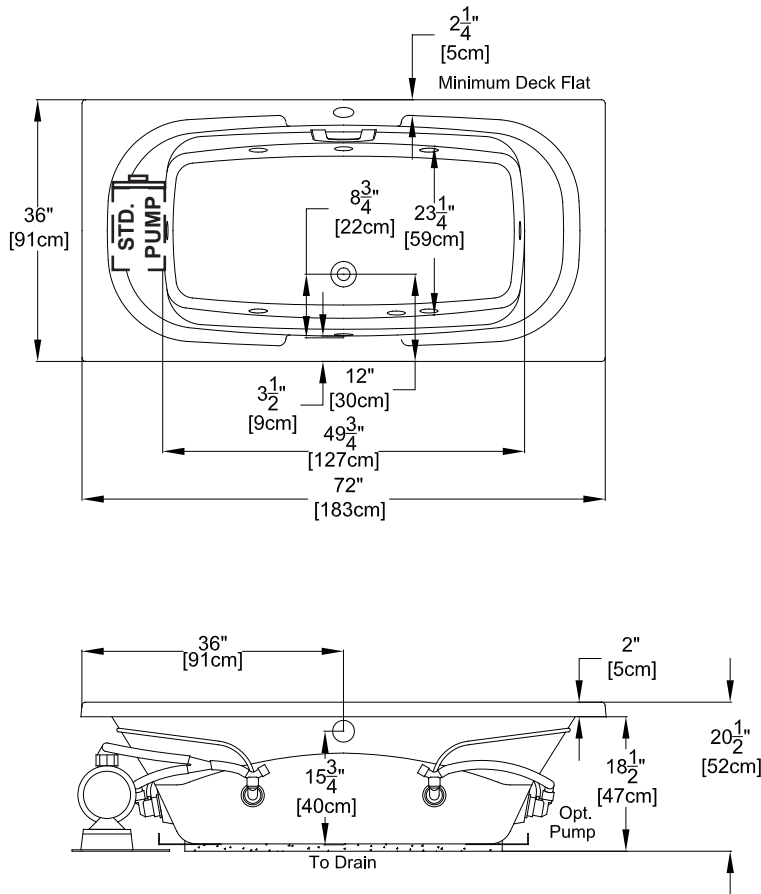

## Designer Collection Specifications Whirlpool & Soaking - BY630 Brittany™

Patents received or pending.

Note: Dimensional Tolerances: ±1/4"

<b>Drop-in-Hole Size:</b>	70" x 34"
<b>Operating Capacity:</b>	45 Gal.
<b>Overflow Capacity:</b>	62 Gal.
<b>Floor Loading/sq.ft.</b>	
<b>(WP/Soaking):</b>	45.5/43.9 lbs.
<b>Carton Wt. (WP/Soaking):</b>	130/108 lbs.
<b>Cube:</b>	41.5 ft. <sup>3</sup>

**Construction:** Fiberglass reinforced acrylic bath with Level Form™ full-support base.

*We provide products listed with Intertek ETL SEMKO (Edison Testing Laboratories) U.S. and Canadian and with International Association of Plumbing and Mechanical Officials (IAPMO). Consult factory with your listing requirements.*