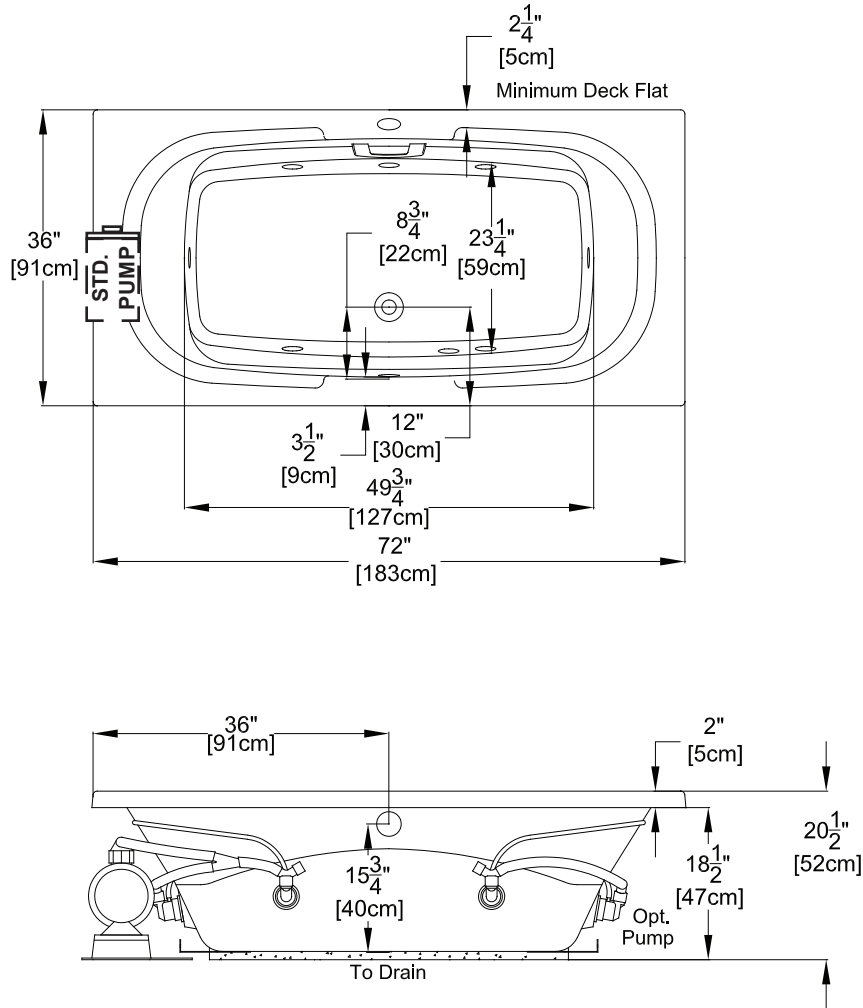

## Designer Collection Specifications

### Brittany™

Patents recieved or pending.

Note: Dimensional Tolerances: ±1/4"

- Drop-in-Hole Size:** 70" x 34"
- Operating Capacity:** 45 Gal.
- Overflow Capacity:** 62 Gal.
- Floor Loading / sq.ft.:** 44.4 lbs.
- Carton Wt. (WP/Soaking):** 130/108 lbs.
- Cube:** 41.5 ft.<sup>3</sup>

**Construction:** Fiberglass reinforced acrylic bath with Level Form™ full-support base.

*We provide products listed with Intertek ETL SEMKO (Edison Testing Laboratories) U.S. and Canadian and with International Association of Plumbing and Mechanical Officials (IAPMO). Consult factory with your listing requirements.*