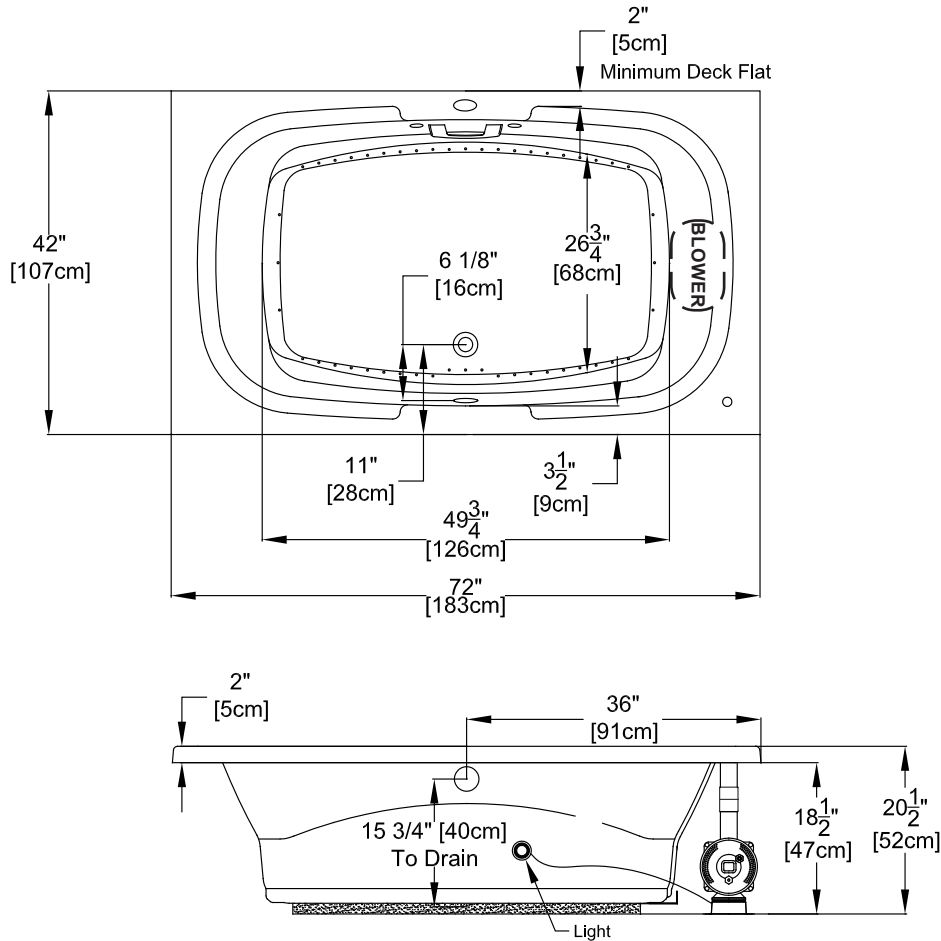

## Designer Collection Specifications

### Brittany<sup>™</sup>

Patents received or pending.

Note: Dimensional Tolerances:  $\pm 1/4"$

**Drop-in-Hole Size:** 70" x 40"  
**Operating Capacity:** 58 Gal.  
**Overflow Capacity:** 80 Gal.  
**Floor Loading / sq.ft.:** 45.1 lbs.  
**Carton Weight:** 125 lbs.  
**Cube:** 43.2 ft.<sup>3</sup>

**Construction:** Fiberglass reinforced acrylic bath with Level Form<sup>™</sup> full-support base.

*We provide products listed with Intertek ETL SEMKO (Edison Testing Laboratories) U.S. and Canadian and with International Association of Plumbing and Mechanical Officials (IAPMO). Consult factory with your listing requirements.*