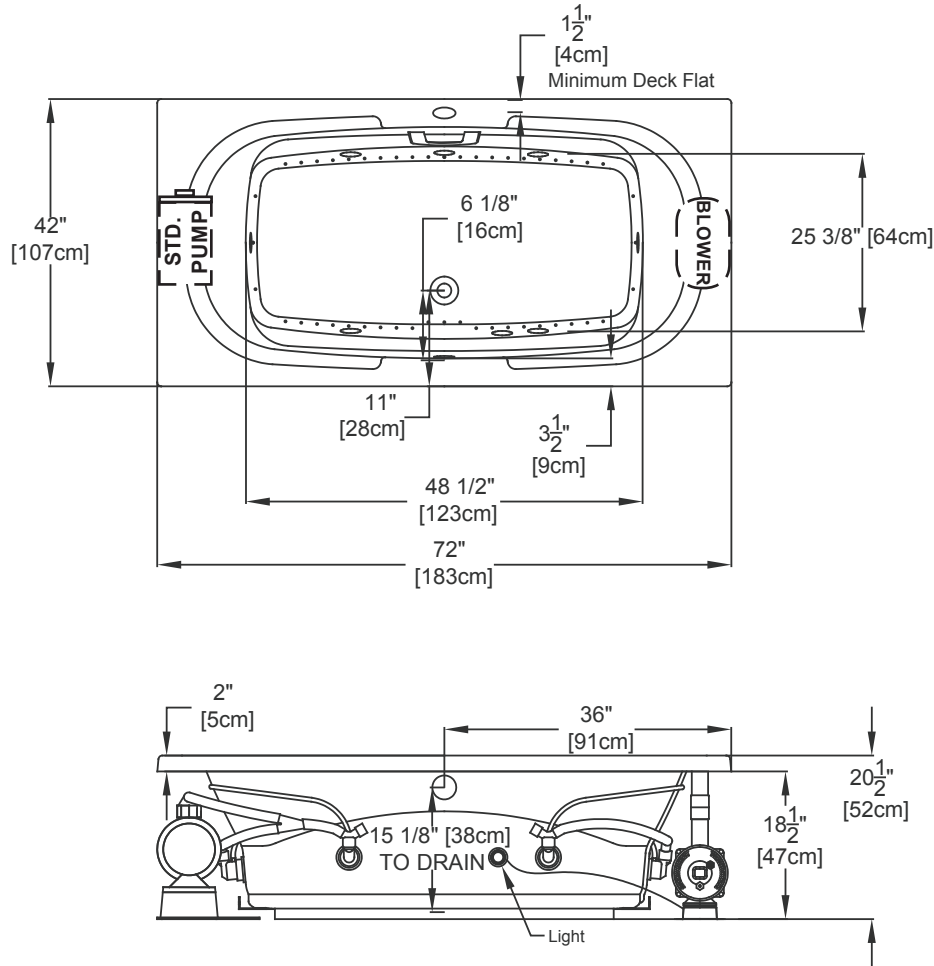

Designer Collection Specifications

Air-Whirlpool - BY635

Brittany™

Patents recieved or pending.

Note: Dimensional Tolerances: ±1/4"

| | |
|--------------------------------|-----------------------|
| Drop-in-Hole Size: | 70" x 34" |
| Operating Capacity: | 58 Gal. |
| Overflow Capacity: | 80 Gal. |
| Floor Loading / sq.ft.: | 50.2 lbs. |
| Carton Weight: | 210 lbs. |
| Cube: | 43.2 ft. ³ |

Construction: Fiberglass reinforced acrylic bath with Level Form™ full-support base.

We provide products listed with Intertek ETL SEMKO (Edison Testing Laboratories) U.S. and Canadian and with International Association of Plumbing and Mechanical Officials (IAPMO). Consult factory with your listing requirements.