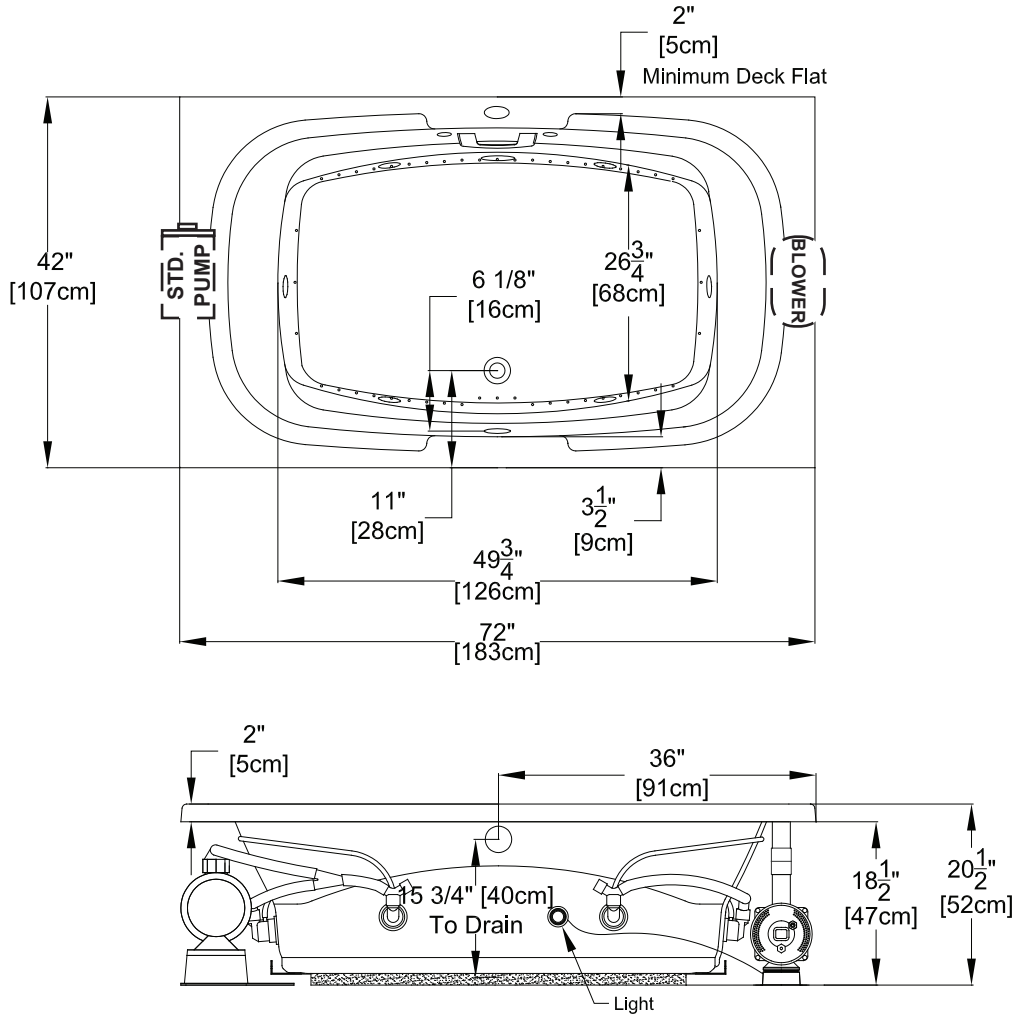

## Designer Collection Specifications

### Brittany™

Patents recieved or pending.

Note: Dimensional Tolerances: ±1/4"

<b>Drop-in-Hole Size:</b>	70" x 34"
<b>Operating Capacity:</b>	58 Gal.
<b>Overflow Capacity:</b>	80 Gal.
<b>Floor Loading / sq.ft.:</b>	50.2 lbs.
<b>Carton Weight:</b>	210 lbs.
<b>Cube:</b>	43.2 ft. <sup>3</sup>

**Construction:** Fiberglass reinforced acrylic bath with Level Form™ full-support base.

We provide products listed with Intertek ETL SEMKO (Edison Testing Laboratories) U.S. and Canadian and with International Association of Plumbing and Mechanical Officials (IAPMO). Consult factory with your listing requirements.