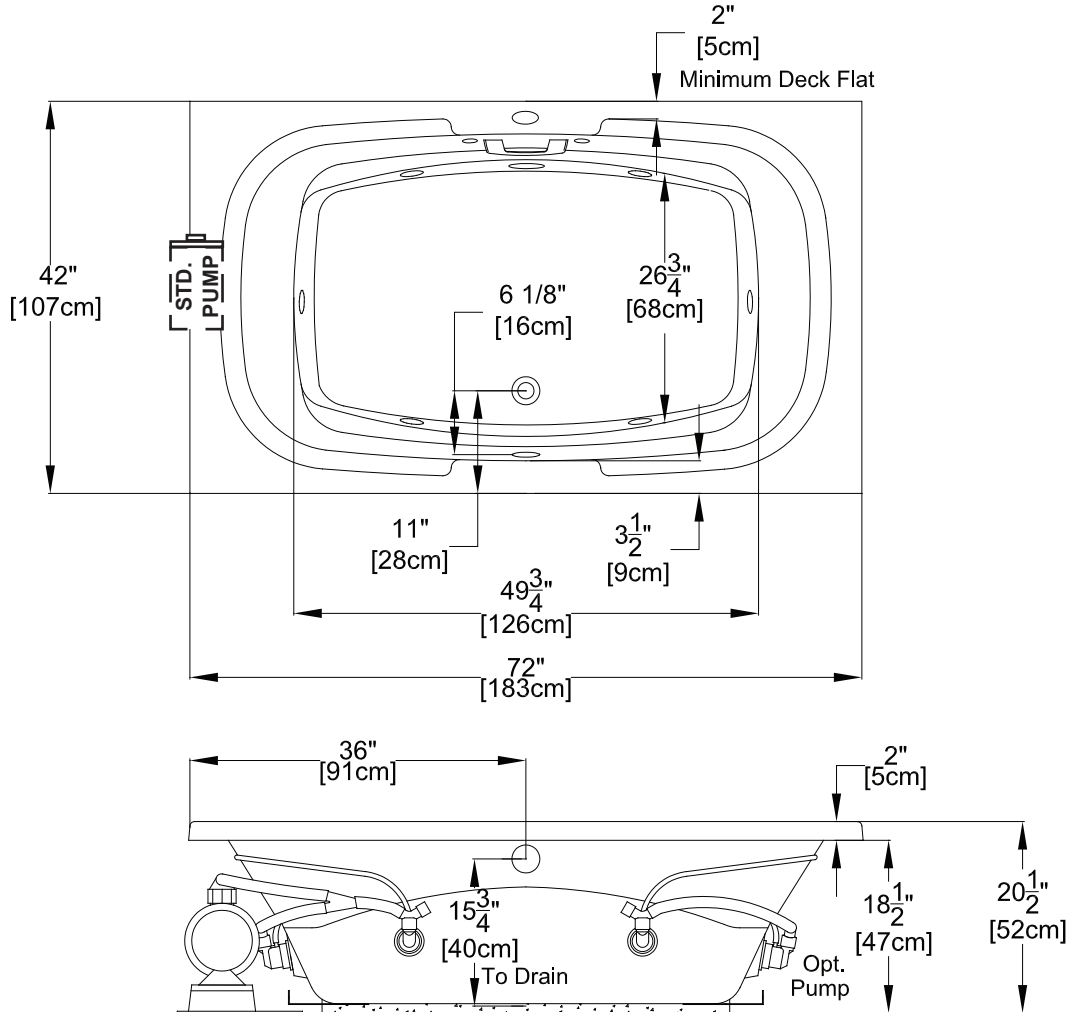

Designer Collection Specifications

Whirlpool & Soaking - BY635

Brittany™

Patents received or pending.

Note: Dimensional Tolerances: ±1/4"

Drop-in-Hole Size:	70" x 40"
Operating Capacity:	58 Gal.
Overflow Capacity:	80 Gal.
Floor Loading / sq.ft.:	45.4 lbs.
Carton Wt. (WP/Soaking):	130/90 lbs.
Cube:	43.2 ft. ³

Construction: Fiberglass reinforced acrylic bath with Level Form™ full-support base.

We provide products listed with Intertek ETL SEMKO (Edison Testing Laboratories) U.S. and Canadian and with International Association of Plumbing and Mechanical Officials (IAPMO). Consult factory with your listing requirements.

Standard		<p>A 120v system that includes a 1 1/2 HP, 1-speed pump; an electronic control with a low water level sensor to prevent the pump from operating without water, and a 20-minute timer. The keypad also operates the optional LED Chromatherapy mood light. Requires (1) 20A, 120v circuit. If optional heater is added, (2) 20A, 120v circuits are required.</p>
Signature		<p>A 240v system that includes a quiet 1 1/2 HP 3-speed pump; digital control with LCD display window, Automatic Ozone System, low water level and water temperature sensors, 20-minute timer, automatic 1.5 kw heater, and a front access Chromatherapy mood light. Bath control keypad operates bath pump, underwater mood light, optional jetted neck pillow and shows water temperature, pump speeds, and time remaining. Includes a floating Universal Remote Control that operates all functions of pump and LED Chromatherapy mood light, plus TV, DVD, CD, etc. Requires (1) 20A, 240v circuit.</p>