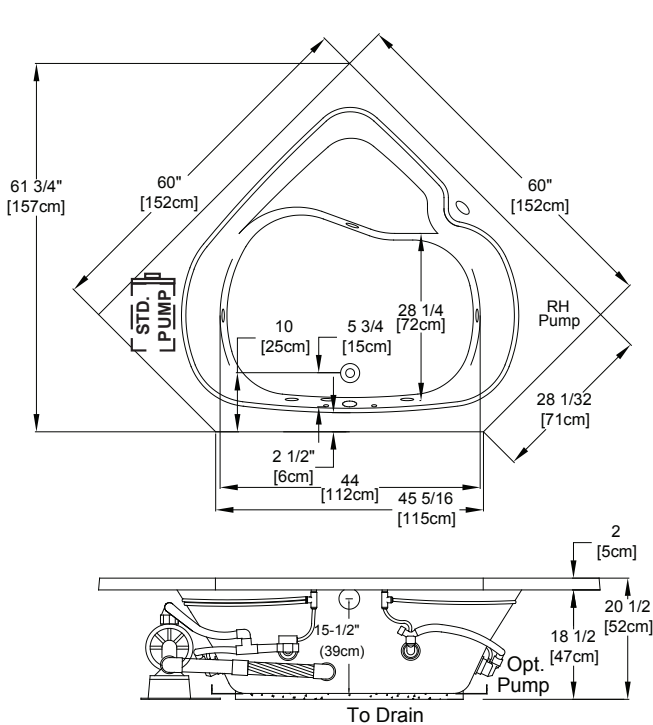

Designer Collection Specifications

Whirlpool & Soaking - CA550

Canto™

Patents received or pending.

Note: Dimensional Tolerances: ±1/4"

Note: The pump extends approximately 1" past the end radius of the bath. This requires angling the bath into the drop-in hole.

Drop-in-Hole Size:	See Diagram
Operating Capacity:	53 Gal.
Overflow Capacity:	81 Gal.
Floor Loading/sq. ft.	
(WP/Soaking):	42.4/39.7 lbs.
Carton Wt. (WP/Soaking):	140/93 lbs.
Cube:	50.9 ft. ³

Construction: Fiberglass reinforced acrylic bath with Level Form™ full-support base.