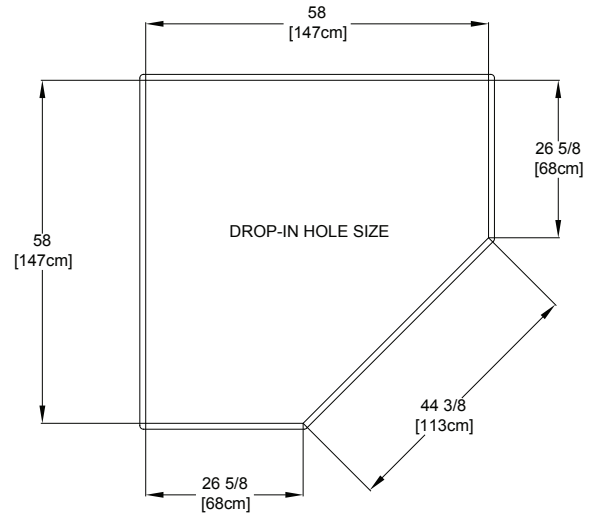

Designer Collection Specifications

Whirlpool & Soaking - CA550

Canto™

Patents received or pending.

Note: Dimensional Tolerances: ±1/4"

Note: The pump extends approximately 1" past the end radius of the bath. This requires angling the bath into the drop-in hole.

Drop-in-Hole Size:	See Diagram
Operating Capacity:	53 Gal.
Overflow Capacity:	81 Gal.
Floor Loading/sq. ft.	
(WP/Soaking):	42.4/39.7 lbs.
Carton Wt. (WP/Soaking):	140/93 lbs.
Cube:	50.9 ft. ³

Construction: Fiberglass reinforced acrylic bath with Level Form™ full-support base.