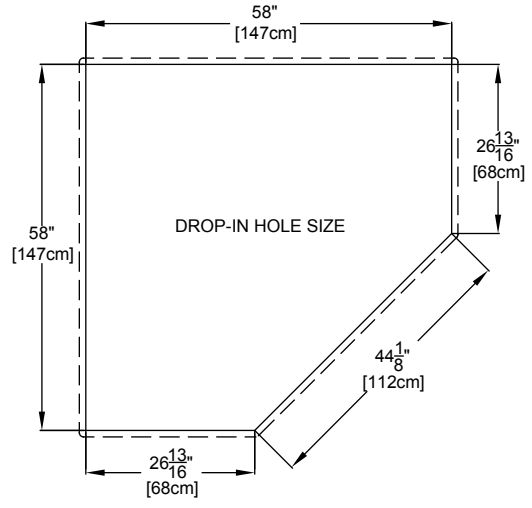

Designer Collection Specifications

AirMasseur[®] - CC550

Patents received or pending.

Note: Dimensional Tolerances: ±1/4"

Note: The blower extends approximately 1" past the end radius of the bath. This requires angling the bath into the drop-in hole.

- Drop-in-Hole Size:** See Diagram
- Operating Capacity:** 54 Gal.
- Overflow Capacity:** 87 Gal.
- Floor Loading / sq.ft.:** 42.1 lbs.
- Carton Weight:** 126 lbs.
- Cube:** 50.9 ft.³

Construction: Fiberglass reinforced acrylic bath with Level Form™ full-support base.