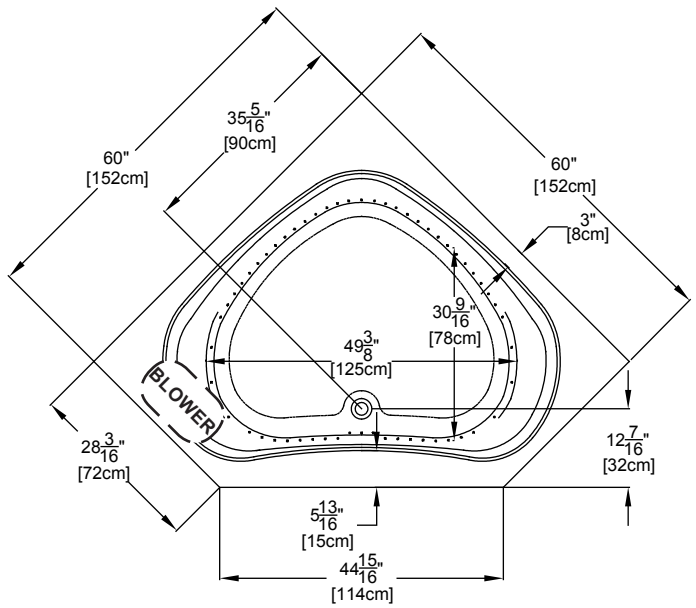

Designer Collection Specifications

AirMasseur[®] - CC550

Patents received or pending.

Note: Dimensional Tolerances: ±1/4"

Note: The blower extends approximately 1" past the end radius of the bath. This requires angling the bath into the drop-in hole.

- Drop-in-Hole Size:** See Diagram
- Operating Capacity:** 54 Gal.
- Overflow Capacity:** 87 Gal.
- Floor Loading / sq.ft.:** 42.1 lbs.
- Carton Weight:** 126 lbs.
- Cube:** 50.9 ft.³

Construction: Fiberglass reinforced acrylic bath with Level Form™ full-support base.