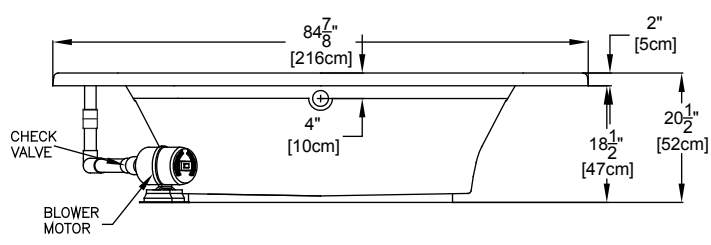

Designer Collection Specifications

AirMasseur[®] - CC550

Patents received or pending.

Note: Dimensional Tolerances: ±1/4"

Note: The blower extends approximately 1" past the end radius of the bath. This requires angling the bath into the drop-in hole.

- Drop-in-Hole Size:** See Diagram
- Operating Capacity:** 54 Gal.
- Overflow Capacity:** 87 Gal.
- Floor Loading / sq.ft.:** 42.1 lbs.
- Carton Weight:** 126 lbs.
- Cube:** 50.9 ft.³

Construction: Fiberglass reinforced acrylic bath with Level Form™ full-support base.