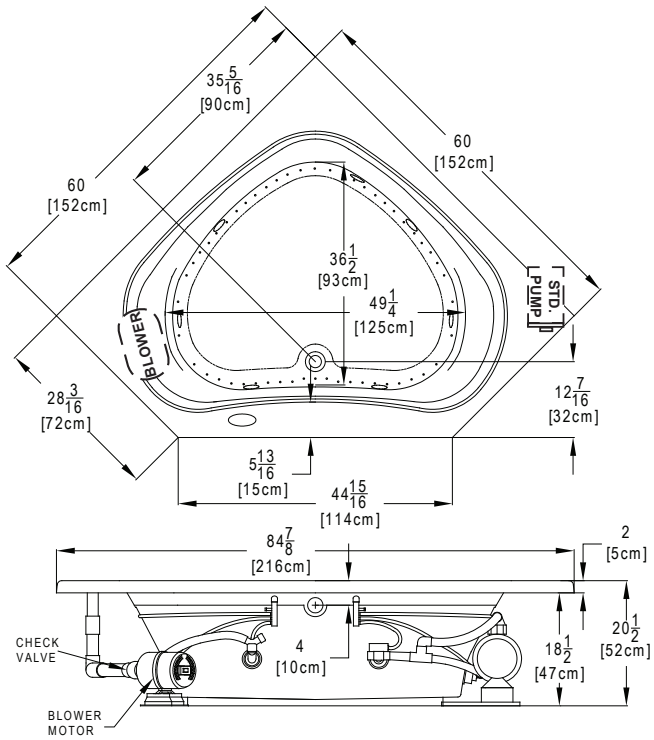

## Designer Collection Specifications

# Air-Whirlpool - CC550

**Note:** The pump and blower extend approximately 1" past the end radius of the bath. This requires angling the bath into the drop-in hole.

Dimensional Tolerances: +/- 1/4"

Patents recieved or pending.

Note: Dimensional Tolerances: ±1/4"

<b>Drop-in-Hole Size:</b>	See Diagram
<b>Operating Capacity:</b>	54 Gal.
<b>Overflow Capacity:</b>	87 Gal.
<b>Floor Loading / sq.ft.:</b>	45.2 lbs.
<b>Carton Weight:</b>	180 lbs.
<b>Cube:</b>	50.9 ft. <sup>3</sup>

**Construction:** Fiberglass reinforced acrylic bath with Level Form™ full-support base.

We provide products listed with Intertek ETL SEMKO (Edison Testing Laboratories) U.S. and Canadian and with International Association of Plumbing and Mechanical Officials (IAPMO). Consult factory with your listing requirements.