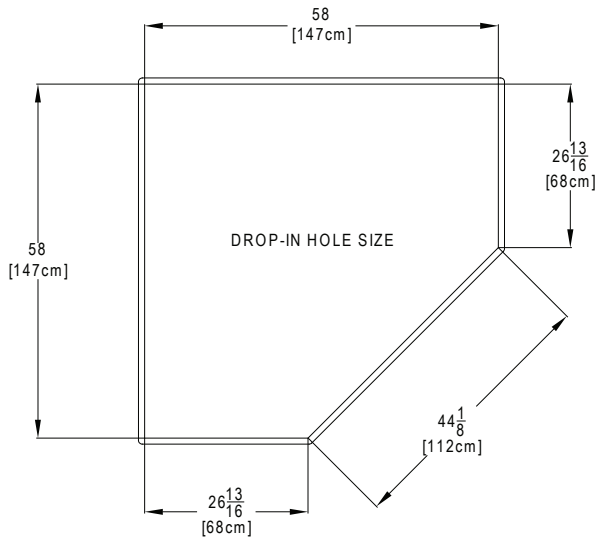

# Air-Whirlpool - CC550

**Note:** The pump and blower extend approximately 1" past the end radius of the bath. This requires angling the bath into the drop-in hole.

Dimensional Tolerances: +/- 1/4"

Patents recieved or pending.

Note: Dimensional Tolerances: ±1/4"

<b>Drop-in-Hole Size:</b>	See Diagram
<b>Operating Capacity:</b>	54 Gal.
<b>Overflow Capacity:</b>	87 Gal.
<b>Floor Loading / sq.ft.:</b>	45.2 lbs.
<b>Carton Weight:</b>	180 lbs.
<b>Cube:</b>	50.9 ft. <sup>3</sup>