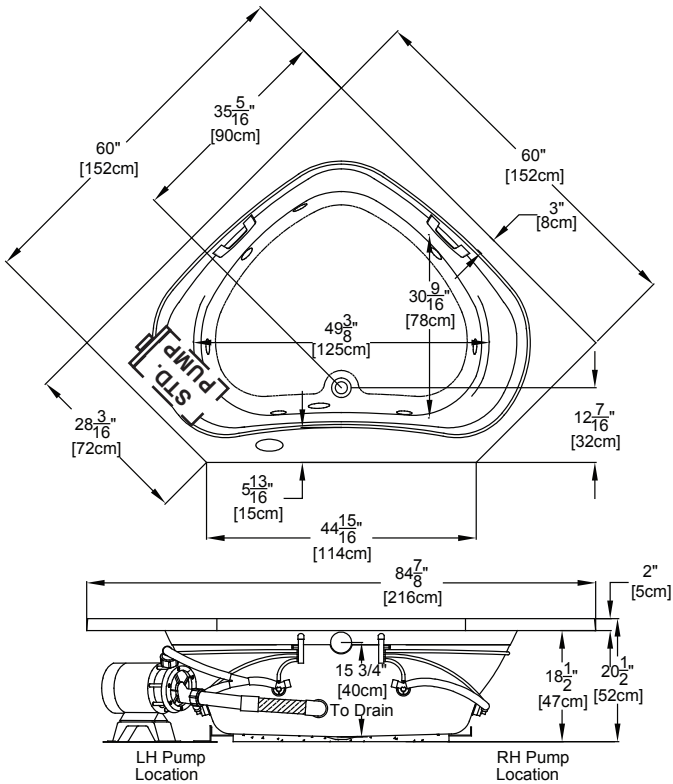

Designer Collection Specifications

Whirlpool & Soaking - CC550

Patents received or pending.

Note: Dimensional Tolerances: ±1/4"

Note: The pump extends approximately 1" past the end radius of the bath. This requires angling the bath into the drop-in hole.

Drop-in-Hole Size:	See Diagram
Operating Capacity:	54 Gal.
Overflow Capacity:	87 Gal.
Floor Loading/sq.ft.	
(WP/Soaking):	42.0/40.0 lbs.
Carton Wt. (WP/Soaking):	125/90 lbs.
Cube:	50.9 ft. ³

Construction: Fiberglass reinforced acrylic bath with Level Form™ full-support base.