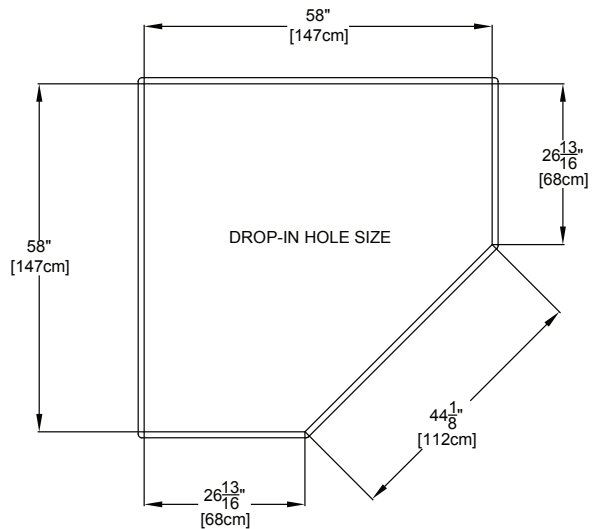

Designer Collection Specifications

Whirlpool & Soaking - CC550

Patents received or pending.

Note: Dimensional Tolerances: ±1/4"

Note: The pump extends approximately 1" past the end radius of the bath. This requires angling the bath into the drop-in hole.

Drop-in-Hole Size:	See Diagram
Operating Capacity:	54 Gal.
Overflow Capacity:	87 Gal.
Floor Loading/sq.ft.	
(WP/Soaking):	42.0/40.0 lbs.
Carton Wt. (WP/Soaking):	125/90 lbs.
Cube:	50.9 ft. ³

Construction: Fiberglass reinforced acrylic bath with Level Form™ full-support base.