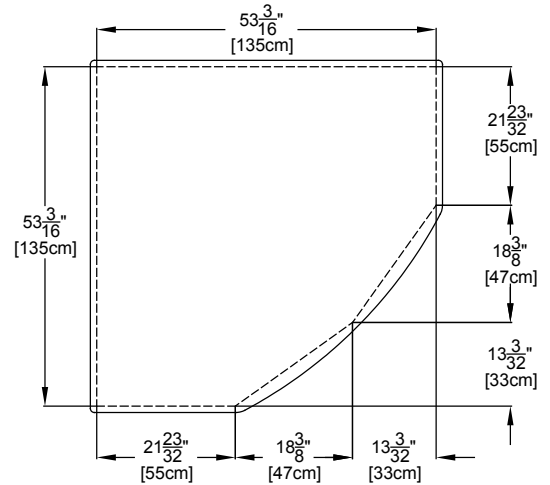

Designer Collection Specifications

AirMasseur[®] - DE4646

Delizia[™]

Patents received or pending.

Note: Dimensional Tolerances: ±1/4"

Note: The blower extends approximately 1" past the end radius of the bath. This requires angling the bath into the drop-in hole.

Drop-in-Hole Size:	See Diagram
Operating Capacity:	59 Gal.
Overflow Capacity:	71 Gal.
Floor Loading / sq.ft.:	53.7 lbs.
Carton Weight:	136 lbs.
Cube:	43.1 ft. ³

Construction: Fiberglass reinforced acrylic bath with Level Form[™] full-support base.