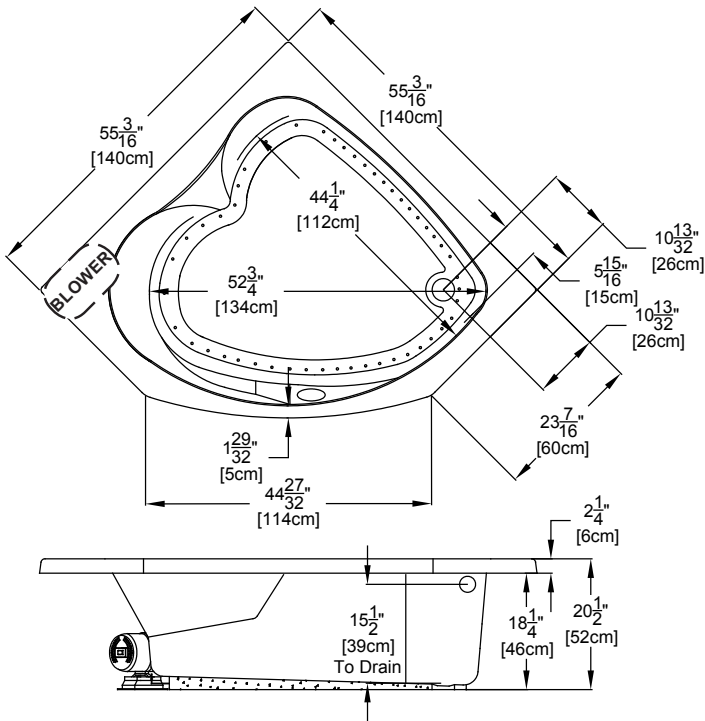

Designer Collection Specifications

AirMasseur[®] - DE4646

Delizia[™]

Patents received or pending.

Note: Dimensional Tolerances: ±1/4"

Note: The blower extends approximately 1" past the end radius of the bath. This requires angling the bath into the drop-in hole.

Drop-in-Hole Size:	See Diagram
Operating Capacity:	59 Gal.
Overflow Capacity:	71 Gal.
Floor Loading / sq.ft.:	53.7 lbs.
Carton Weight:	136 lbs.
Cube:	43.1 ft. ³

Construction: Fiberglass reinforced acrylic bath with Level Form[™] full-support base.