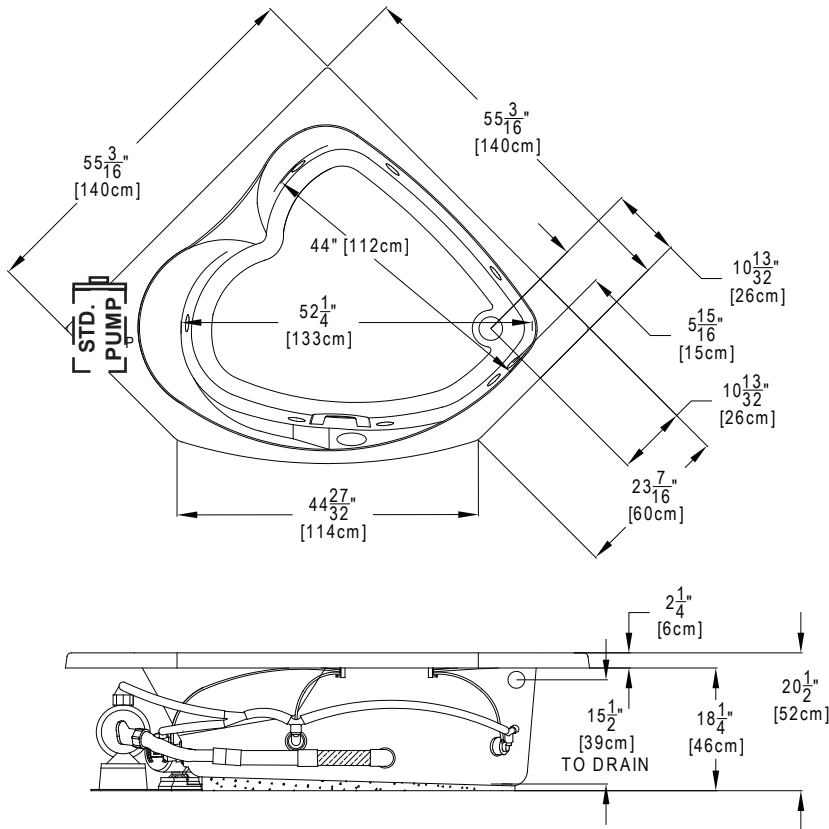

## Designer Collection Specifications

## Delizia™

**(BLOWER)** Blower must be remote mounted.

**Note:** The pump extends approximately 1" past the end radius of the bath. This requires angling the bath into the drop-in hole.

Dimensional Tolerances: +/- 1/4"

Patents recieved or pending.

Note: Dimensional Tolerances: ±1/4"

<b>Drop-in-Hole Size:</b>	See Diagram
<b>Operating Capacity:</b>	59 Gal.
<b>Overflow Capacity:</b>	71 Gal.
<b>Floor Loading / sq.ft.:</b>	55.3 lbs.
<b>Carton Weight:</b>	160 lbs.
<b>Cube:</b>	43.1 ft. <sup>3</sup>

**Construction:** Fiberglass reinforced acrylic bath with Level Form™ full-support base.

We provide products listed with Intertek ETL SEMKO (Edison Testing Laboratories) U.S. and Canadian and with International Association of Plumbing and Mechanical Officials (IAPMO). Consult factory with your listing requirements.