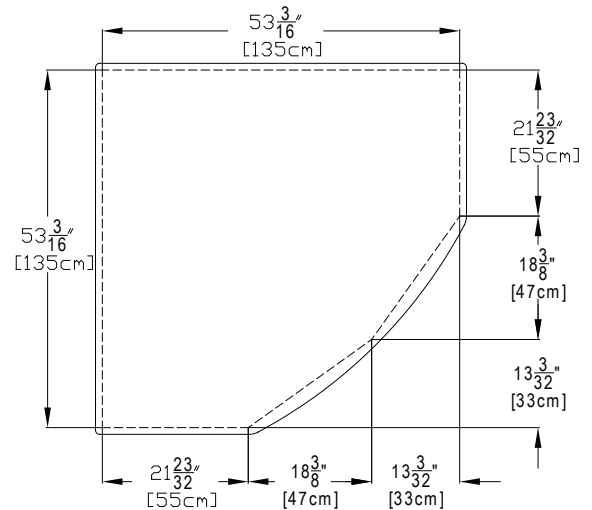

Designer Collection Specifications

Air-Whirlpool - DE4646

Delizia™

(BLOWER) Blower must be remote mounted.

Note: The pump extends approximately 1" past the end radius of the bath. This requires angling the bath into the drop-in hole.

Dimensional Tolerances: +/- 1/4"

Patents recieved or pending.

Note: Dimensional Tolerances: ±1/4"

Drop-in-Hole Size:	See Diagram
Operating Capacity:	59 Gal.
Overflow Capacity:	71 Gal.
Floor Loading / sq.ft.:	55.3 lbs.
Carton Weight:	160 lbs.
Cube:	43.1 ft.³

Construction: Fiberglass reinforced acrylic bath with Level Form™ full-support base.

We provide products listed with Intertek ETL SEMKO (Edison Testing Laboratories) U.S. and Canadian and with International Association of Plumbing and Mechanical Officials (IAPMO). Consult factory with your listing requirements.

Standard		A 120v system that includes a quiet 1 1/2 HP, 1-speed pump, and a 1 HP variable speed air blower with integral air heater and automatic purge cycle. Control keypad operates blower and blower speed for Continuous, Pulse, or Wave massage modes, pump, 20-minute timer and the optional LED Chromatherapy mood light. Requires (1) 15A and (1) 20A, 120v circuit. If optional heater is added, then (1) 15A and (1) 30A, 120v circuit is required.
Signature		A 240v system that includes a quiet 1 1/2 HP, 3-speed pump; 1 HP variable speed air blower with integral air heater, a front access LED Chromatherapy mood light, a 1.5 kw heater, digital control keypad with LCD display window, Automatic Ozone System, low water level and water temperature sensors, 20-minute timer and an automatic purge cycle. Control keypad also operates the 3-speed pump, LED Chromatherapy light, air blower, blower speed, Continuous, Pulse, or Wave massage modes and the optional jetted neck pillow. Shows water temperature, time remaining and pump/blower speeds. Includes a floating Universal Remote Control that operates all functions of the whirlpool pump, air blower, and LED Chromatherapy mood light plus TV, DVD, CD, etc. Requires (1) 20A, 240v circuit.