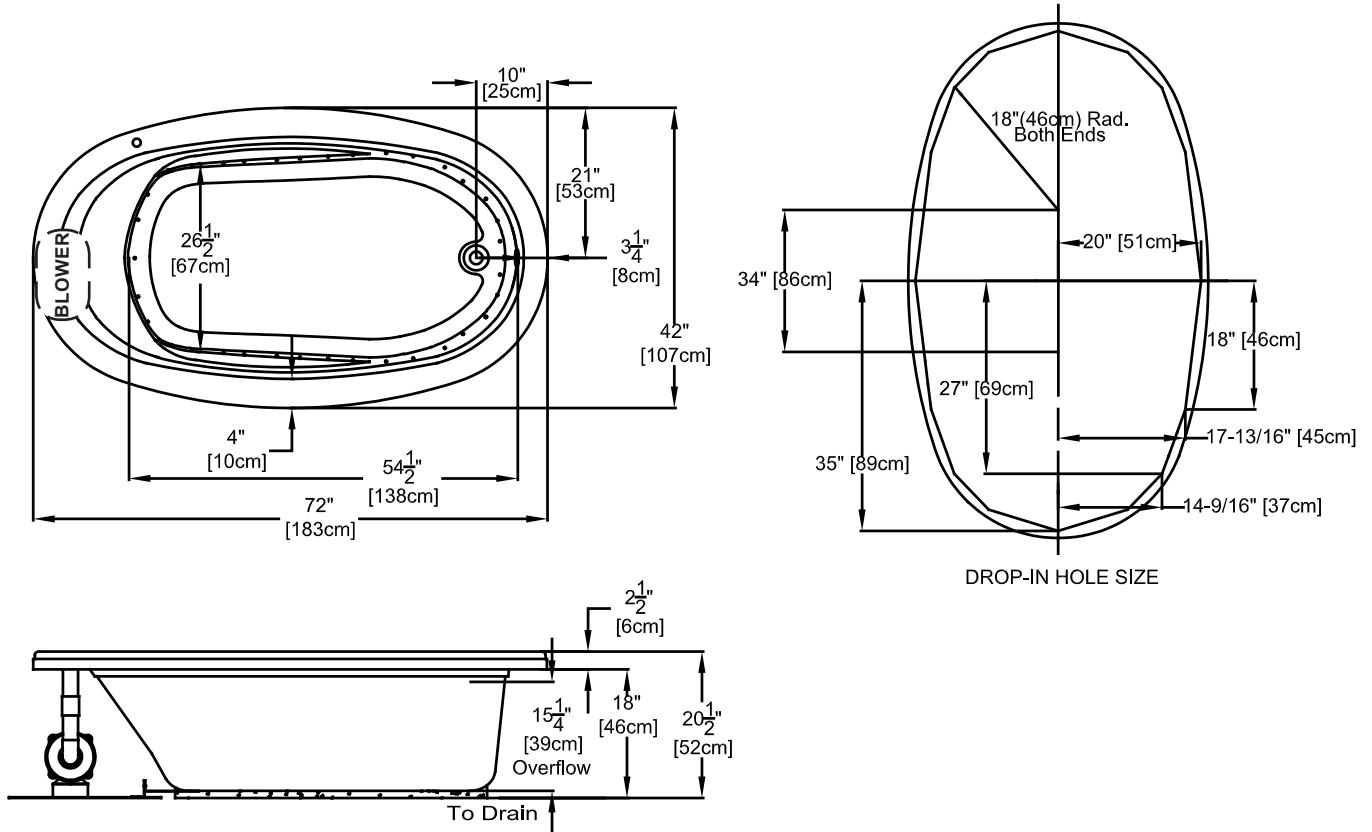

## Designer Collection Specifications

### Emily<sup>™</sup>

Patents received or pending.

Note: Dimensional Tolerances:  $\pm 1/4"$

**Note:** The blower extends approximately 1" past the end radius of the bath. This requires angling the bath into the drop-in hole.

<b>Drop-in-Hole Size:</b>	See Diagram
<b>Operating Capacity:</b>	52 Gal.
<b>Overflow Capacity:</b>	80 Gal.
<b>Floor Loading / sq.ft.:</b>	46.3 lbs.
<b>Carton Weight:</b>	122 lbs.
<b>Cube:</b>	43.2 ft. <sup>3</sup>

**Construction:** Fiberglass reinforced acrylic bath with Level Form<sup>™</sup> full-support base.

*We provide products listed with Intertek ETL SEMKO (Edison Testing Laboratories) U.S. and Canadian and with International Association of Plumbing and Mechanical Officials (IAPMO). Consult factory with your listing requirements.*