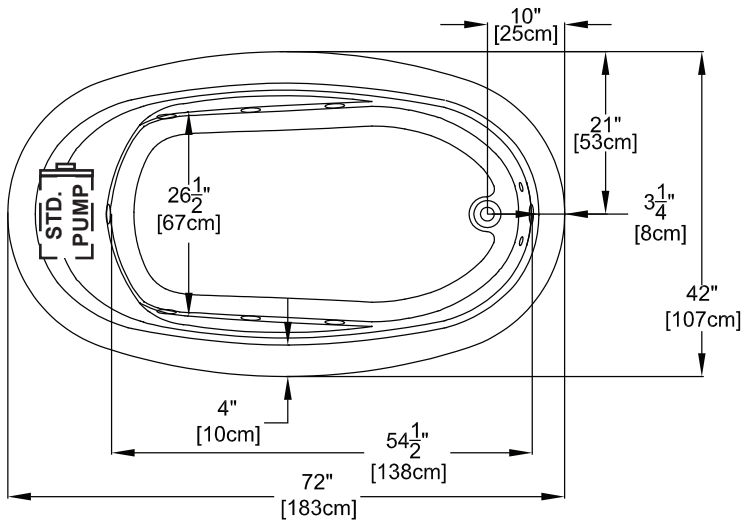

Designer Collection Specifications

Whirlpool & Soaking - EL635

Emily™

Patents received or pending.

Note: Dimensional Tolerances: ±1/4"

Note: The pump extends approximately 1" past the end radius of the bath. This requires angling the bath into the drop-in hole.

Drop-in-Hole Size:	See Diagram
Operating Capacity:	52 Gal.
Overflow Capacity:	80 Gal.
Floor Loading/sq.ft. (WP/Soaking):	46.4/44.9 lbs.
Carton Wt. (WP/Soaking):	125/102 lbs.
Cube:	43.2 ft. ³

Construction: Fiberglass reinforced acrylic bath with Level Form™ full-support base.