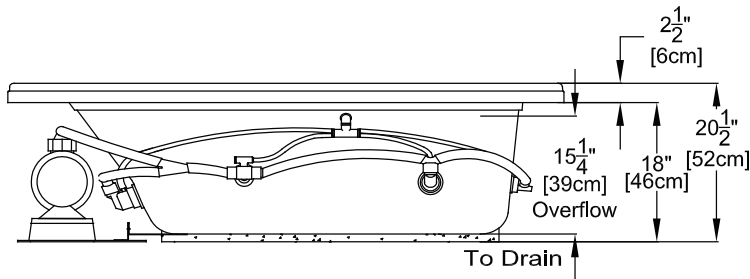

Designer Collection Specifications

Whirlpool & Soaking - EL635

Emily™

Patents received or pending.

Note: Dimensional Tolerances: ±1/4"

Note: The pump extends approximately 1" past the end radius of the bath. This requires angling the bath into the drop-in hole.

Drop-in-Hole Size:	See Diagram
Operating Capacity:	52 Gal.
Overflow Capacity:	80 Gal.
Floor Loading/sq.ft. (WP/Soaking):	46.4/44.9 lbs.
Carton Wt. (WP/Soaking):	125/102 lbs.
Cube:	43.2 ft. ³

Construction: Fiberglass reinforced acrylic bath with Level Form™ full-support base.