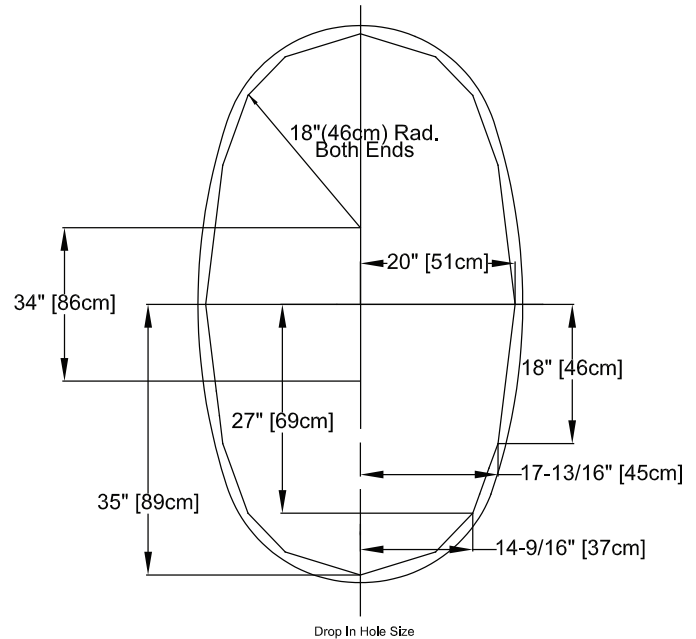

Designer Collection Specifications

Whirlpool & Soaking - EL635

Emily™

Patents received or pending.

Note: Dimensional Tolerances: ±1/4"

Note: The pump extends approximately 1" past the end radius of the bath. This requires angling the bath into the drop-in hole.

Drop-in-Hole Size:	See Diagram
Operating Capacity:	52 Gal.
Overflow Capacity:	80 Gal.
Floor Loading/sq.ft. (WP/Soaking):	46.4/44.9 lbs.
Carton Wt. (WP/Soaking):	125/102 lbs.
Cube:	43.2 ft. ³

Construction: Fiberglass reinforced acrylic bath with Level Form™ full-support base.