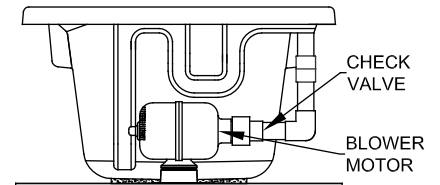

# AirMasseur<sup>®</sup> - EM553

Patents received or pending.

Note: Dimensional Tolerances: ±1/4"

**Drop-in-Hole Size:** 64" x 34"  
**Operating Capacity:** 39 Gal.  
**Overflow Capacity:** 61 Gal.  
**Floor Loading / sq.ft.:** 44.4 lbs.  
**Carton Weight:** 111 lbs.  
**Cube:** 34.3 ft.<sup>3</sup>

**Construction:** Fiberglass reinforced acrylic bath with Level Form™ full-support base.

*We provide products listed with Intertek ETL SEMKO (Edison Testing Laboratories) U.S. and Canadian and with International Association of Plumbing and Mechanical Officials (IAPMO). Consult factory with your listing requirements.*