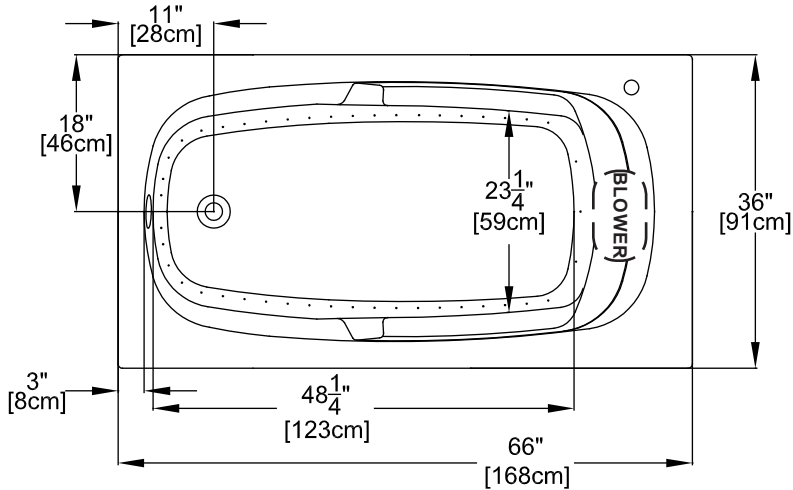

## Designer Collection Specifications

# AirMasseur<sup>®</sup> - EM553

Patents received or pending.

Note: Dimensional Tolerances: ±1/4"

**Drop-in-Hole Size:** 64" x 34"  
**Operating Capacity:** 39 Gal.  
**Overflow Capacity:** 61 Gal.  
**Floor Loading / sq.ft.:** 44.4 lbs.  
**Carton Weight:** 111 lbs.  
**Cube:** 34.3 ft.<sup>3</sup>