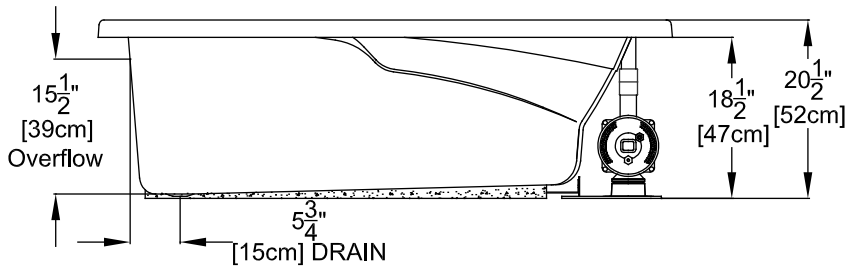

# AirMasseur<sup>®</sup> - EM553

Patents received or pending.

Note: Dimensional Tolerances: ±1/4"

**Drop-in-Hole Size:** 64" x 34"  
**Operating Capacity:** 39 Gal.  
**Overflow Capacity:** 61 Gal.  
**Floor Loading / sq.ft.:** 44.4 lbs.  
**Carton Weight:** 111 lbs.  
**Cube:** 34.3 ft.<sup>3</sup>