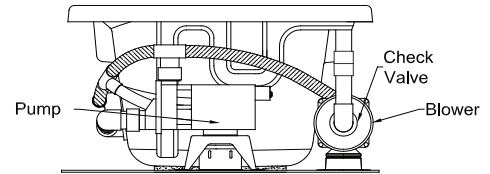

Designer Collection Specifications

Air-Whirlpool - EM553

Blower must be remote mounted on Air-Whirlpool baths with SK66 skirt.

Patents recieved or pending.

Note: Dimensional Tolerances: ±1/4"

| | |
|--------------------------------|-----------------------|
| Drop-in-Hole Size: | 64" x 34" |
| Operating Capacity: | 39 Gal. |
| Overflow Capacity: | 61 Gal. |
| Floor Loading / sq.ft.: | 48.5 lbs. |
| Carton Weight: | 165 lbs. |
| Cube: | 34.3 ft. ³ |

Construction: Fiberglass reinforced acrylic bath with Level Form™ full-support base.

We provide products listed with Intertek ETL SEMKO (Edison Testing Laboratories) U.S. and Canadian and with International Association of Plumbing and Mechanical Officials (IAPMO). Consult factory with your listing requirements.