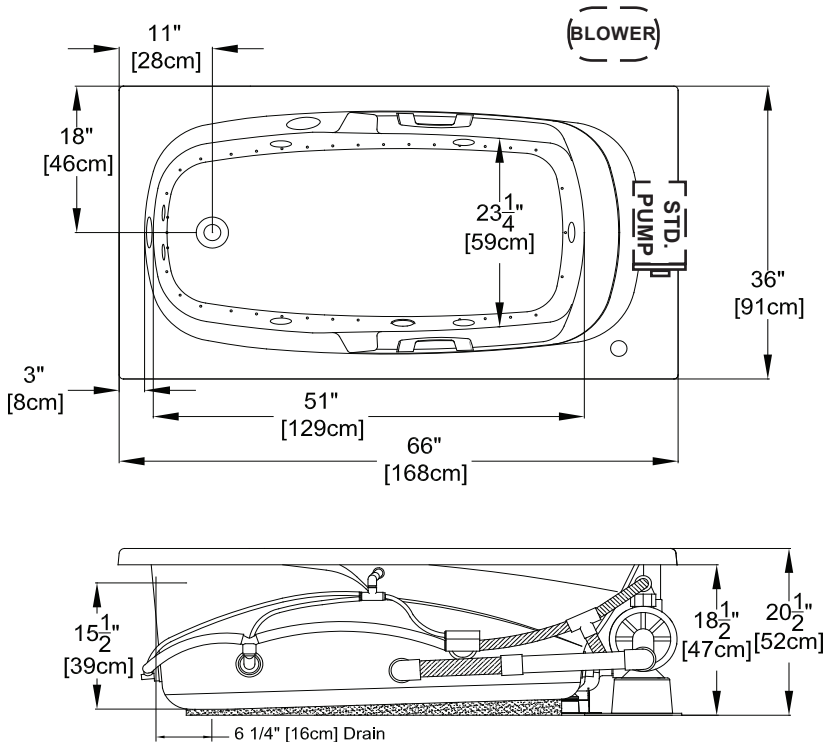

Designer Collection Specifications

Air-Whirlpool - EM553

Blower must be remote mounted on Air-Whirlpool baths with SK66 skirt.

Patents recieved or pending.

Note: Dimensional Tolerances: ±1/4"

| | |
|--------------------------------|-----------------------|
| Drop-in-Hole Size: | 64" x 34" |
| Operating Capacity: | 39 Gal. |
| Overflow Capacity: | 61 Gal. |
| Floor Loading / sq.ft.: | 48.5 lbs. |
| Carton Weight: | 165 lbs. |
| Cube: | 34.3 ft. ³ |

Construction: Fiberglass reinforced acrylic bath with Level Form™ full-support base.

We provide products listed with Intertek ETL SEMKO (Edison Testing Laboratories) U.S. and Canadian and with International Association of Plumbing and Mechanical Officials (IAPMO). Consult factory with your listing requirements.