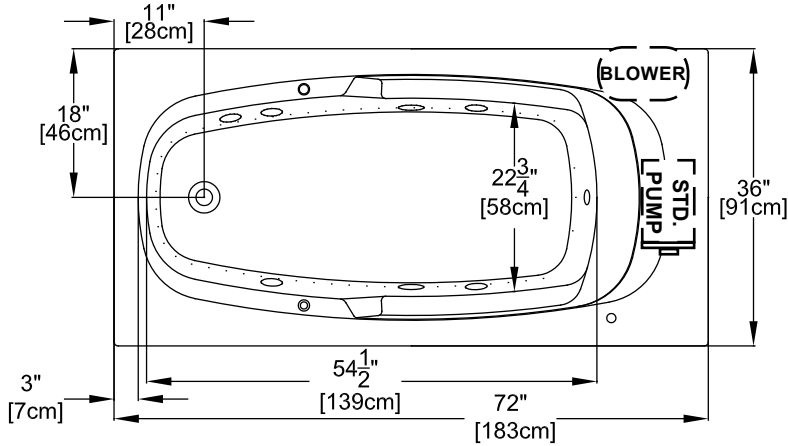

Designer Collection Specifications

Air-Whirlpool - EM630

Patents received or pending.

Note: Dimensional Tolerances: ±1/4"

Blower must be remote mounted on Air-Whirlpool baths with SK72 skirt.

- Drop-in-Hole Size:** 70" x 34"
- Operating Capacity:** 45 Gal.
- Overflow Capacity:** 69 Gal.
- Floor Loading / sq.ft.:** 48.3 lbs.
- Carton Weight:** 171 lbs.
- Cube:** 37.3 ft.³

Construction: Fiberglass reinforced acrylic bath with Level Form™ full-support base.

We provide products listed with Intertek ETL SEMKO (Edison Testing Laboratories) U.S. and Canadian and with International Association of Plumbing and Mechanical Officials (IAPMO). Consult factory with your listing requirements.