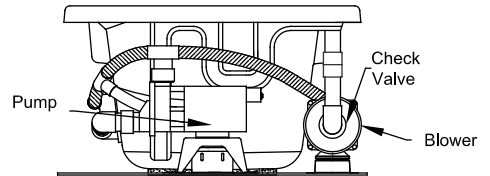

Designer Collection Specifications

Air-Whirlpool - EM630

Patents received or pending.

Note: Dimensional Tolerances: ±1/4"

Blower must be remote mounted on Air-Whirlpool baths with SK72 skirt.

- Drop-in-Hole Size:** 70" x 34"
- Operating Capacity:** 45 Gal.
- Overflow Capacity:** 69 Gal.
- Floor Loading / sq.ft.:** 48.3 lbs.
- Carton Weight:** 171 lbs.
- Cube:** 37.3 ft.³

Construction: Fiberglass reinforced acrylic bath with Level Form™ full-support base.

We provide products listed with Intertek ETL SEMKO (Edison Testing Laboratories) U.S. and Canadian and with International Association of Plumbing and Mechanical Officials (IAPMO). Consult factory with your listing requirements.