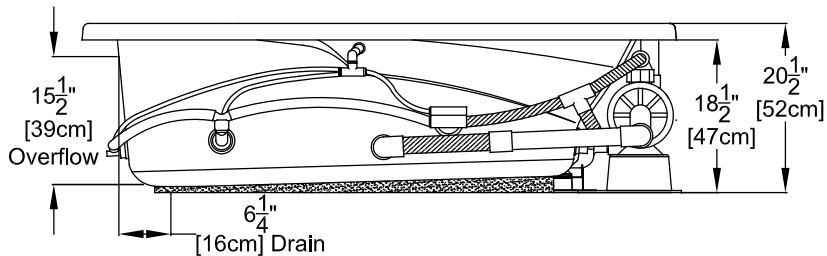

Designer Collection Specifications

Air-Whirlpool - EM630

Patents received or pending.

Note: Dimensional Tolerances: ±1/4"

Blower must be remote mounted on Air-Whirlpool baths with SK72 skirt.

- Drop-in-Hole Size:** 70" x 34"
- Operating Capacity:** 45 Gal.
- Overflow Capacity:** 69 Gal.
- Floor Loading / sq.ft.:** 48.3 lbs.
- Carton Weight:** 171 lbs.
- Cube:** 37.3 ft.³

Construction: Fiberglass reinforced acrylic bath with Level Form™ full-support base.

We provide products listed with Intertek ETL SEMKO (Edison Testing Laboratories) U.S. and Canadian and with International Association of Plumbing and Mechanical Officials (IAPMO). Consult factory with your listing requirements.