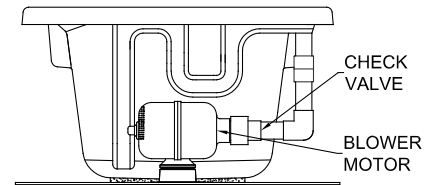

### SL/SR

Patents received or pending.

Note: Dimensional Tolerances: ±1/4"

<b>Drop-in-Hole Size:</b>	N/A
<b>Operating Capacity:</b>	45 Gal.
<b>Overflow Capacity:</b>	69 Gal.
<b>Floor Loading / sq.ft.:</b>	46.1 lbs.
<b>Carton Weight:</b>	139 lbs.
<b>Cube:</b>	37.3 ft. <sup>3</sup>