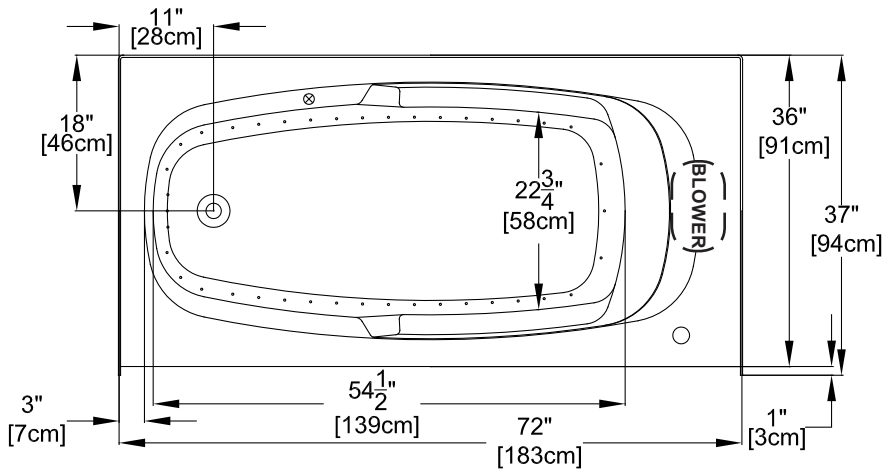

## Designer Collection Specifications

### SL/SR

Patents received or pending.

Note: Dimensional Tolerances: ±1/4"

<b>Drop-in-Hole Size:</b>	N/A
<b>Operating Capacity:</b>	45 Gal.
<b>Overflow Capacity:</b>	69 Gal.
<b>Floor Loading / sq.ft.:</b>	46.1 lbs.
<b>Carton Weight:</b>	139 lbs.
<b>Cube:</b>	37.3 ft. <sup>3</sup>