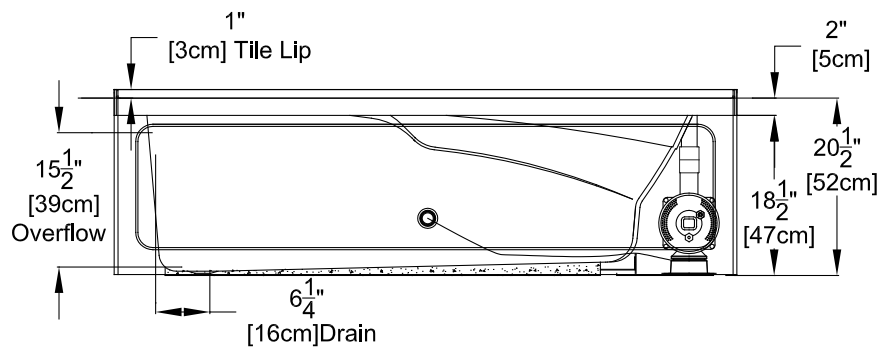

### SL/SR

Patents received or pending.

Note: Dimensional Tolerances: ±1/4"

<b>Drop-in-Hole Size:</b>	N/A
<b>Operating Capacity:</b>	45 Gal.
<b>Overflow Capacity:</b>	69 Gal.
<b>Floor Loading / sq.ft.:</b>	46.1 lbs.
<b>Carton Weight:</b>	139 lbs.
<b>Cube:</b>	37.3 ft. <sup>3</sup>