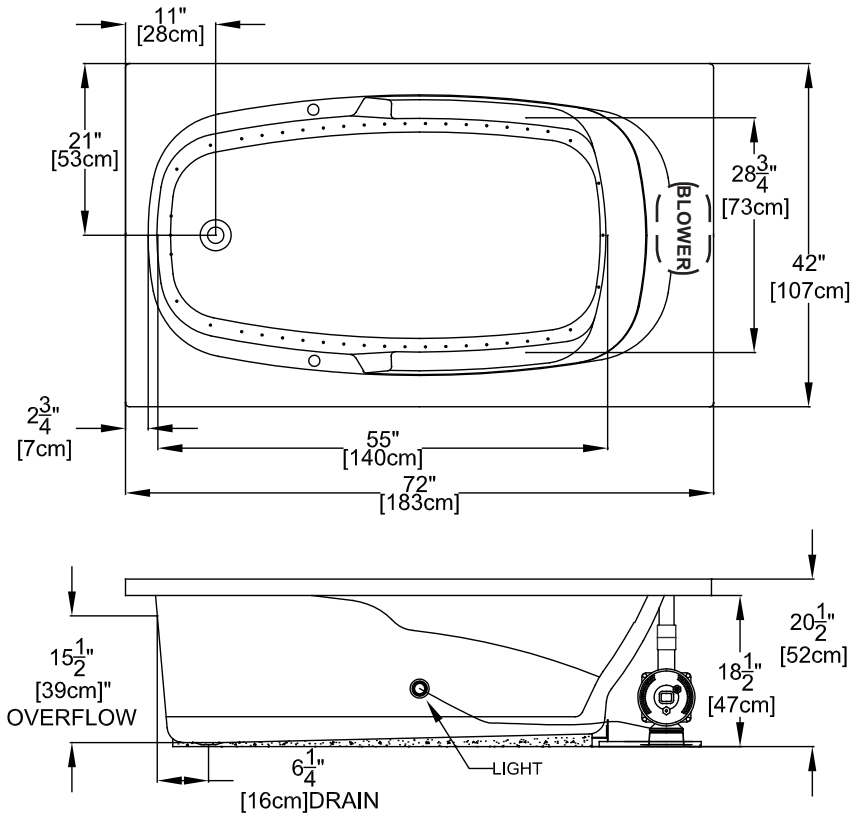

## Designer Collection Specifications

# AirMasseur<sup>®</sup> - EM635

Patents received or pending.

Note: Dimensional Tolerances: ±1/4"

<b>Drop-in-Hole Size:</b>	70" x 40"
<b>Operating Capacity:</b>	49 Gal.
<b>Overflow Capacity:</b>	77 Gal.
<b>Floor Loading / sq.ft.:</b>	41.1 lbs.
<b>Carton Weight:</b>	132 lbs.
<b>Cube:</b>	43.2 ft. <sup>3</sup>

**Construction:** Fiberglass reinforced acrylic bath with Level Form™ full-support base.

*We provide products listed with Intertek ETL SEMKO (Edison Testing Laboratories) U.S. and Canadian and with International Association of Plumbing and Mechanical Officials (IAPMO). Consult factory with your listing requirements.*