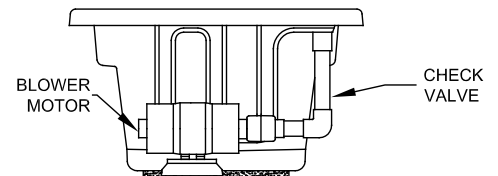

# AirMasseur<sup>®</sup> - EM635

Patents received or pending.

Note: Dimensional Tolerances: ±1/4"

<b>Drop-in-Hole Size:</b>	70" x 40"
<b>Operating Capacity:</b>	49 Gal.
<b>Overflow Capacity:</b>	77 Gal.
<b>Floor Loading / sq.ft.:</b>	41.1 lbs.
<b>Carton Weight:</b>	132 lbs.
<b>Cube:</b>	43.2 ft. <sup>3</sup>

**Construction:** Fiberglass reinforced acrylic bath with Level Form™ full-support base.

*We provide products listed with Intertek ETL SEMKO (Edison Testing Laboratories) U.S. and Canadian and with International Association of Plumbing and Mechanical Officials (IAPMO). Consult factory with your listing requirements.*