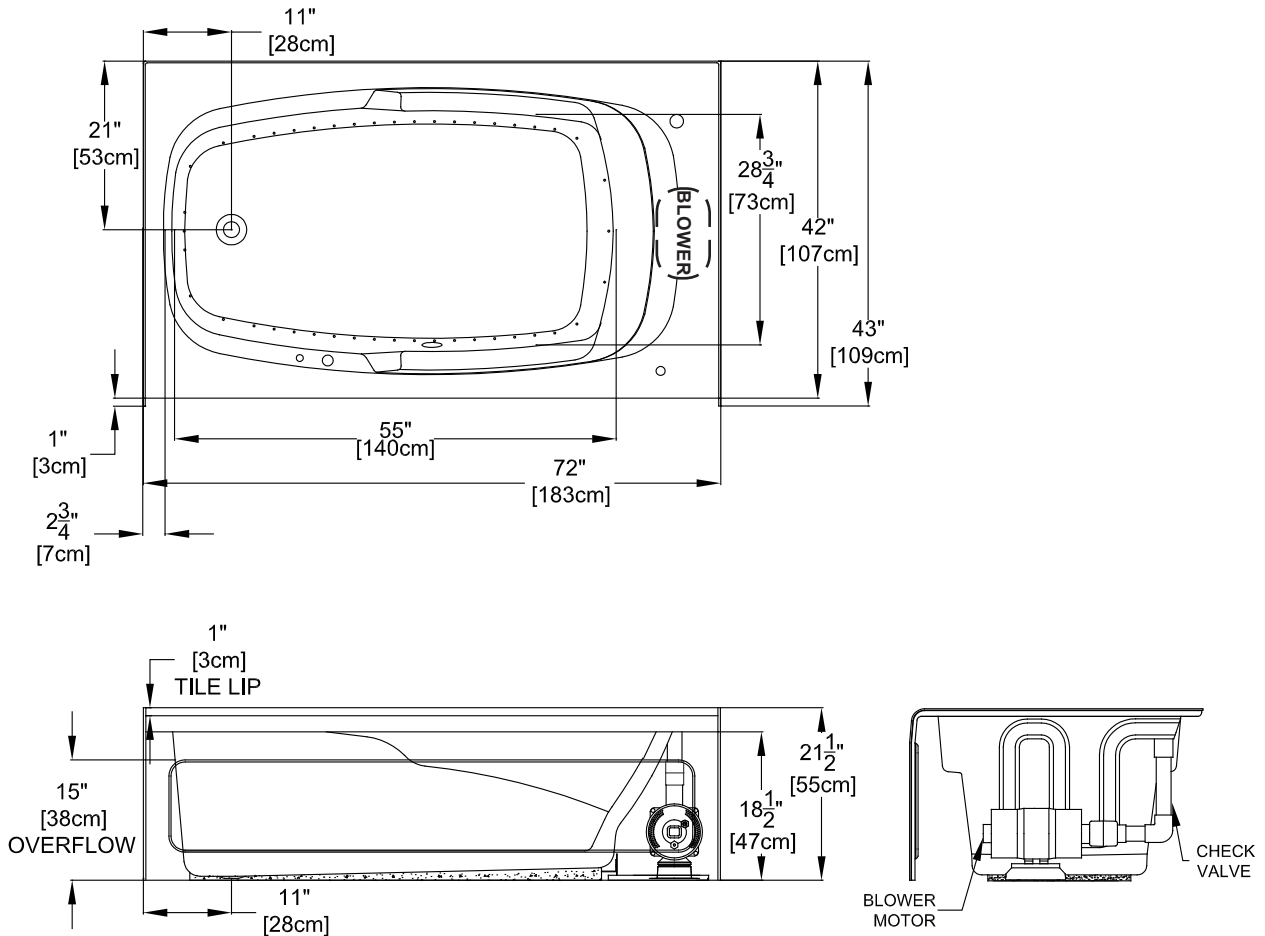

## Designer Collection Specifications

# AirMasseur<sup>®</sup> - EM635 SL/SR

Patents received or pending.

Note: Dimensional Tolerances:  $\pm 1/4"$

<b>Drop-in-Hole Size:</b>	70" x 40"
<b>Operating Capacity:</b>	49 Gal.
<b>Overflow Capacity:</b>	77 Gal.
<b>Floor Loading / sq.ft.:</b>	42.2 lbs.
<b>Carton Weight:</b>	151 lbs.
<b>Cube:</b>	43.2 ft. <sup>3</sup>