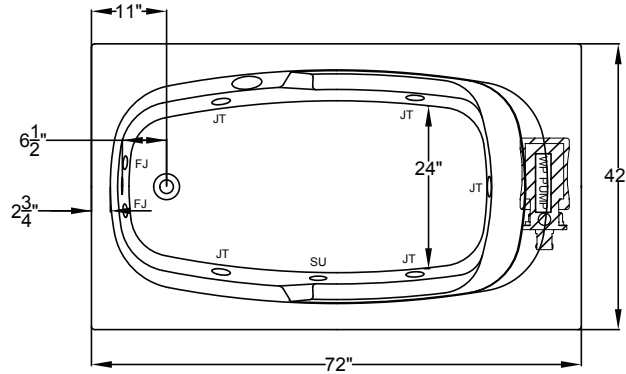

Designer Collection Specifications

EM635

Whirlpool & Soaking

Patents received or pending.

Note: Dimensional Tolerances: ±1/4"

Drop-in-Hole Size:	70" x 40"
Operating Capacity:	49 Gal.
Overflow Capacity:	77 Gal.
Floor Loading/sq.ft.	
(WP/Soaking):	40.5 / 38.1 lbs.
Carton Wt. (WP/Soaking):	122 / 82 lbs.
Cube:	43.2 ft. ³

Construction: Fiberglass reinforced acrylic bath with Level Form™ full-support base.

We provide products listed with Intertek ETL SEMKO (Edison Testing Laboratories) U.S. and Canadian and with International Association of Plumbing and Mechanical Officials (IAPMO). Consult factory with your listing requirements.