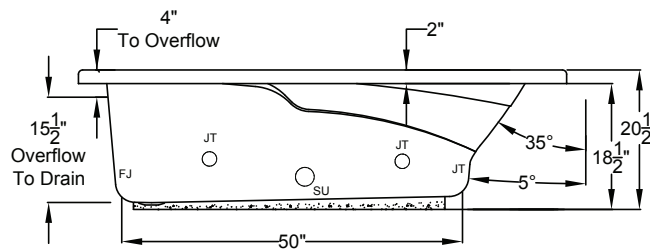

Designer Collection Specifications

EM635

Whirlpool & Soaking

Patents received or pending.

Note: Dimensional Tolerances: ±1/4"

Drop-in-Hole Size:	70" x 40"
Operating Capacity:	49 Gal.
Overflow Capacity:	77 Gal.
Floor Loading/sq.ft.	
(WP/Soaking):	40.5 / 38.1 lbs.
Carton Wt. (WP/Soaking):	122 / 82 lbs.
Cube:	43.2 ft. ³

Construction: Fiberglass reinforced acrylic bath with Level Form™ full-support base.

We provide products listed with Intertek ETL SEMKO (Edison Testing Laboratories) U.S. and Canadian and with International Association of Plumbing and Mechanical Officials (IAPMO). Consult factory with your listing requirements.