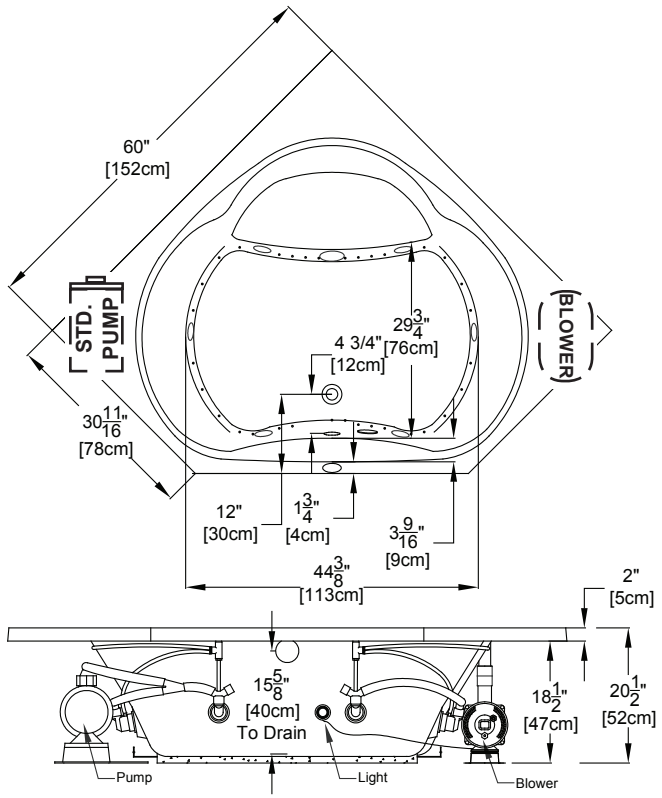

### Flora™

**Note:** The pump and blower extend approximately 1" past the end radius of the bath. This requires angling the bath into the drop-in hole.

Dimensional Tolerances: +/- 1/4"

Patents recieved or pending.

Note: Dimensional Tolerances: ±1/4"

<b>Drop-in-Hole Size:</b>	See Diagram
<b>Operating Capacity:</b>	58 Gal.
<b>Overflow Capacity:</b>	76 Gal.
<b>Floor Loading / sq.ft.:</b>	47.6 lbs.
<b>Carton Weight:</b>	187 lbs.
<b>Cube:</b>	50.9 ft. <sup>3</sup>