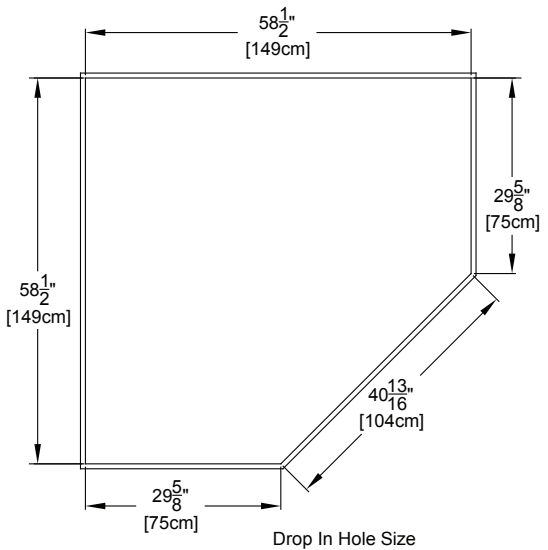

### Flora™

**Note:** The pump and blower extend approximately 1" past the end radius of the bath. This requires angling the bath into the drop-in hole.

Dimensional Tolerances: +/- 1/4"

Patents recieved or pending.

Note: Dimensional Tolerances: ±1/4"

<b>Drop-in-Hole Size:</b>	See Diagram
<b>Operating Capacity:</b>	58 Gal.
<b>Overflow Capacity:</b>	76 Gal.
<b>Floor Loading / sq.ft.:</b>	47.6 lbs.
<b>Carton Weight:</b>	187 lbs.
<b>Cube:</b>	50.9 ft. <sup>3</sup>