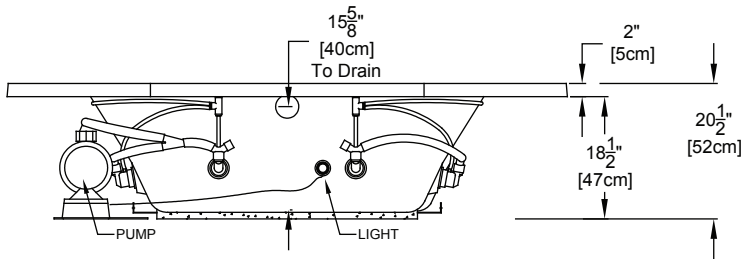

Designer Collection Specifications

Whirlpool & Soaking - FL550

Flora™

Patents received or pending.

Note: Dimensional Tolerances: ±1/4"

Note: The pump extends approximately 1" past the end radius of the bath. This requires angling the bath into the drop-in hole.

Drop-in-Hole Size:	See Diagram
Operating Capacity:	58 Gal.
Overflow Capacity:	76 Gal.
Floor Loading/sq.ft. (WP/Soaking):	44.6/42.5 lbs.
Carton Wt. (WP/Soaking):	136/99 lbs.
Cube:	50.9 ft. ³

Construction: Fiberglass reinforced acrylic bath with Level Form™ full-support base.