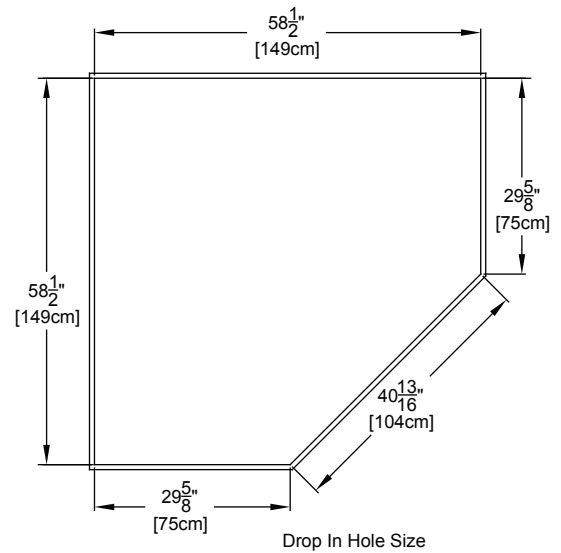

Designer Collection Specifications

Whirlpool & Soaking - FL550

Flora™

Patents received or pending.

Note: Dimensional Tolerances: ±1/4"

Note: The pump extends approximately 1" past the end radius of the bath. This requires angling the bath into the drop-in hole.

Drop-in-Hole Size:	See Diagram
Operating Capacity:	58 Gal.
Overflow Capacity:	76 Gal.
Floor Loading/sq.ft. (WP/Soaking):	44.6/42.5 lbs.
Carton Wt. (WP/Soaking):	136/99 lbs.
Cube:	50.9 ft. ³

Construction: Fiberglass reinforced acrylic bath with Level Form™ full-support base.