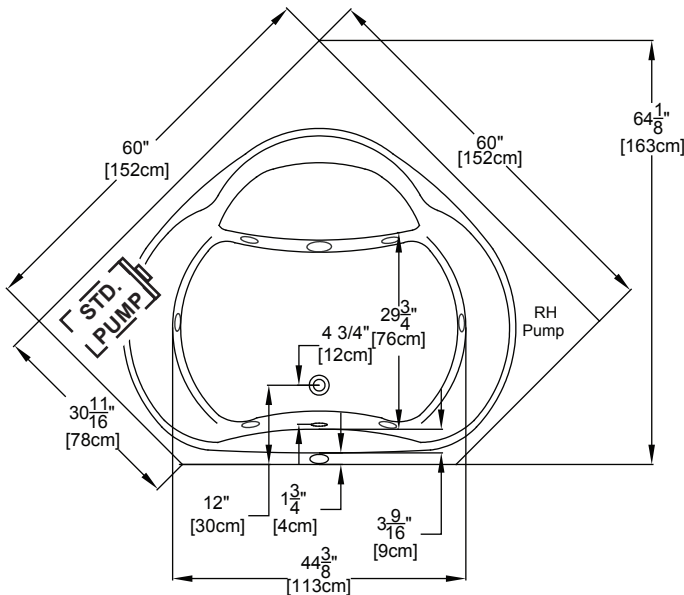

Designer Collection Specifications

Whirlpool & Soaking - FL550

Flora™

Patents received or pending.

Note: Dimensional Tolerances: ±1/4"

Note: The pump extends approximately 1" past the end radius of the bath. This requires angling the bath into the drop-in hole.

Drop-in-Hole Size:	See Diagram
Operating Capacity:	58 Gal.
Overflow Capacity:	76 Gal.
Floor Loading/sq.ft. (WP/Soaking):	44.6/42.5 lbs.
Carton Wt. (WP/Soaking):	136/99 lbs.
Cube:	50.9 ft. ³

Construction: Fiberglass reinforced acrylic bath with Level Form™ full-support base.