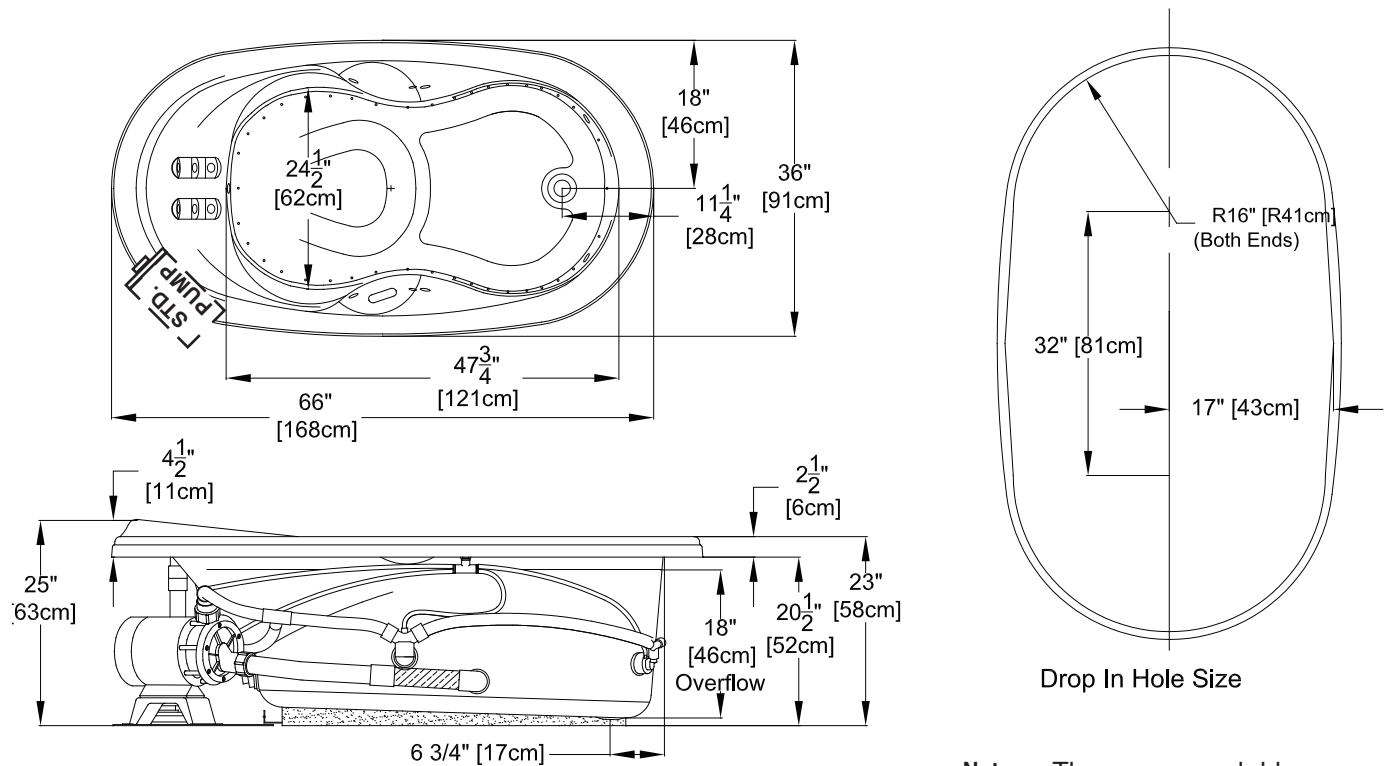

Designer Collection Specifications

Air-Whirlpool - LX553

(BLOWER) Blower must be remote mounted.

Note: The pump and blower extend approximately 1" past the end radius of the bath. This requires angling the bath into the drop-in hole.

Dimensional Tolerances: +/- 1/4"

Patents recieved or pending.

Note: Dimensional Tolerances: ±1/4"

Drop-in-Hole Size:	See Diagram
Operating Capacity:	52 Gal.
Overflow Capacity:	72 Gal.
Floor Loading / sq.ft.:	64.4 lbs.
Carton Weight:	190 lbs.
Cube:	41.2 ft. ³

Construction: Fiberglass reinforced acrylic bath with Level Form™ full-support base.

We provide products listed with Intertek ETL SEMKO (Edison Testing Laboratories) U.S. and Canadian and with International Association of Plumbing and Mechanical Officials (IAPMO). Consult factory with your listing requirements.