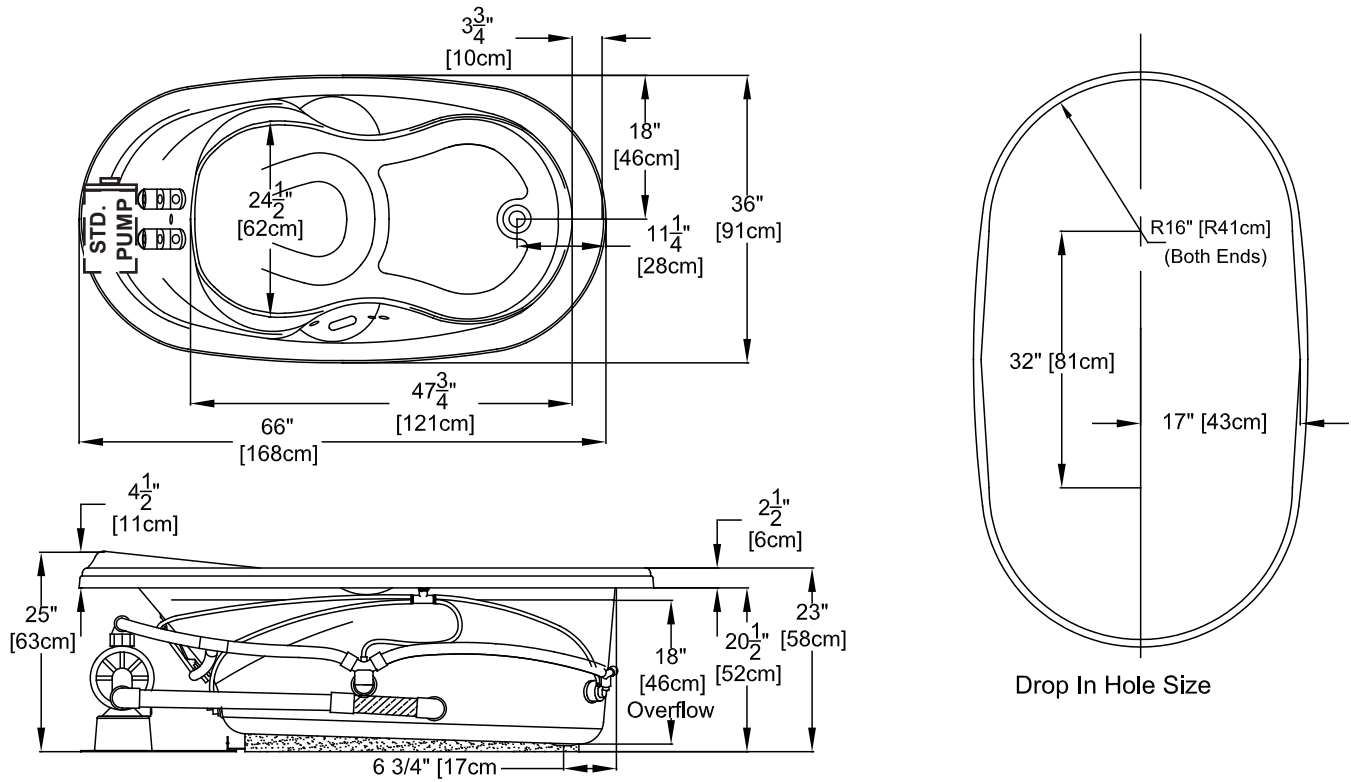

## Designer Collection Specifications

# Whirlpool - LX553

Patents received or pending.

Note: Dimensional Tolerances: ±1/4"

**Note:** The pump extends approximately 1" past the end radius of the bath. This requires angling the bath into the drop-in hole.

<b>Drop-in-Hole Size:</b>	See Diagram
<b>Operating Capacity:</b>	52 Gal.
<b>Overflow Capacity:</b>	72 Gal.
<b>Floor Loading/sq.ft.:</b>	60.5 lbs.
<b>Carton Weight.:</b>	143 lbs.
<b>Cube:</b>	41.2 ft. <sup>3</sup>

**Construction:** Fiberglass reinforced acrylic bath with Level Form™ full-support base.

*We provide products listed with Intertek ETL SEMKO (Edison Testing Laboratories) U.S. and Canadian and with International Association of Plumbing and Mechanical Officials (IAPMO). Consult factory with your listing requirements.*