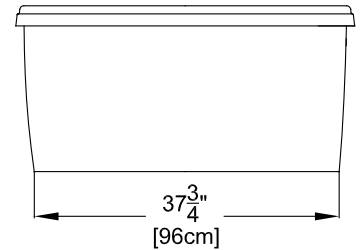

Madeline[™]

(BLOWER) Blower must be remote mounted.

Patents received or pending.

Note: Dimensional Tolerances: ±1/4"

Drop-in-Hole Size:	N/A
Operating Capacity:	53 Gal.
Overflow Capacity:	77 Gal.
Floor Loading / sq.ft.:	50.8 lbs.
Carton Weight:	185 lbs.
Cube:	43.2 ft. ³