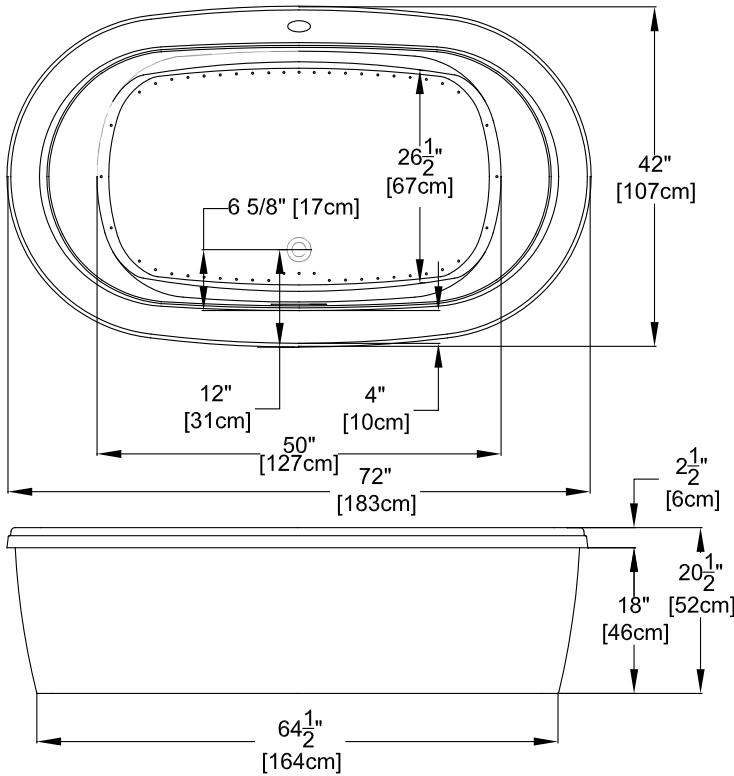

Madeline[™]

(BLOWER) Blower must be remote mounted.

Patents received or pending.

Note: Dimensional Tolerances: ±1/4"

Drop-in-Hole Size:	N/A
Operating Capacity:	53 Gal.
Overflow Capacity:	77 Gal.
Floor Loading / sq.ft.:	50.8 lbs.
Carton Weight:	185 lbs.
Cube:	43.2 ft. ³

Construction: Fiberglass reinforced acrylic bath with Level Form[™] full-support base.

We provide products listed with Intertek ETL SEMKO (Edison Testing Laboratories) U.S. and Canadian and with International Association of Plumbing and Mechanical Officials (IAPMO). Consult factory with your listing requirements.