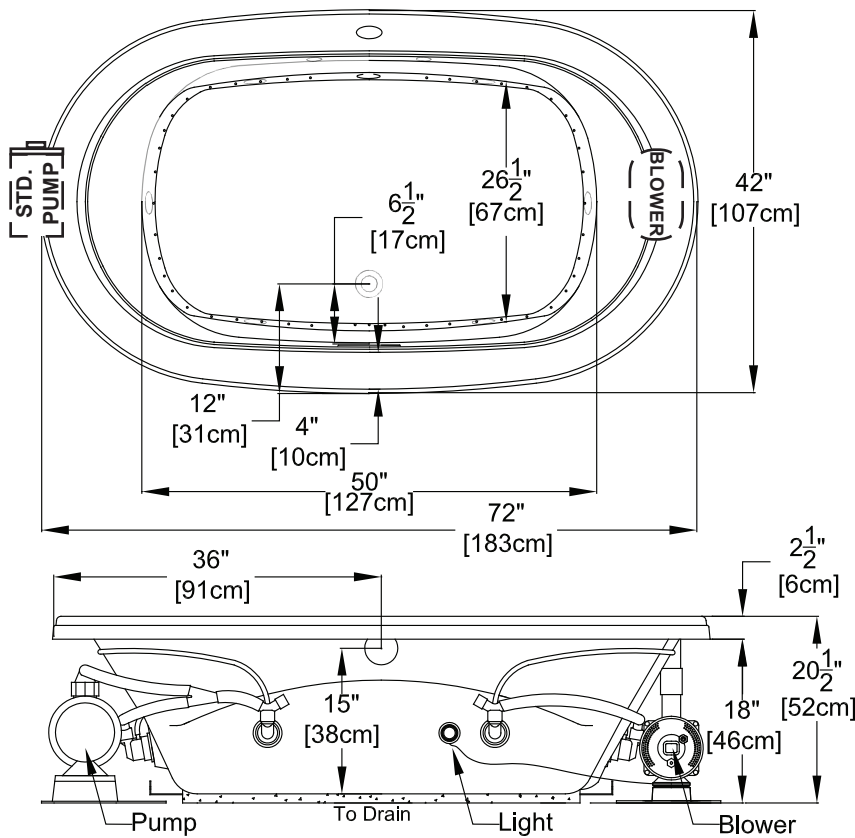

## Designer Collection Specifications

### Madeline™

Drop In Hole Size

**Note:** The pump and blower extend approximately 1" past the end radius of the bath. This requires angling the bath into the drop-in hole.

Dimensional Tolerances: +/- 1/4"

Patents recieved or pending.

Note: Dimensional Tolerances: ±1/4"

<b>Drop-in-Hole Size:</b>	See Diagram
<b>Operating Capacity:</b>	53 Gal.
<b>Overflow Capacity:</b>	77 Gal.
<b>Floor Loading / sq.ft.:</b>	52.2 lbs.
<b>Carton Weight:</b>	205 lbs.
<b>Cube:</b>	43.2 ft. <sup>3</sup>

**Construction:** Fiberglass reinforced acrylic bath with Level Form™ full-support base.

We provide products listed with Intertek ETL SEMKO (Edison Testing Laboratories) U.S. and Canadian and with International Association of Plumbing and Mechanical Officials (IAPMO). Consult factory with your listing requirements.