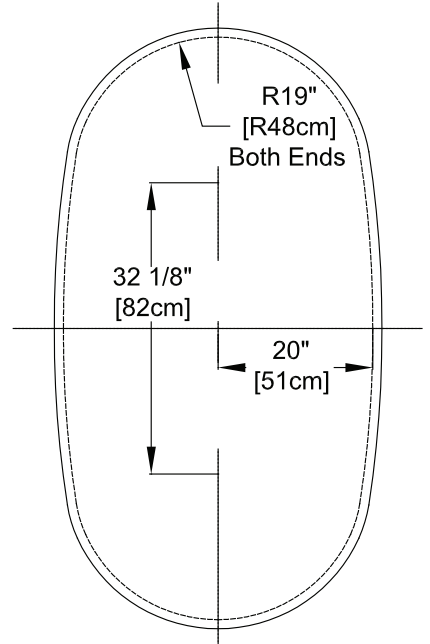

## Designer Collection Specifications

### Madeline™

Drop In Hole Size

**Note:** The pump and blower extend approximately 1" past the end radius of the bath. This requires angling the bath into the drop-in hole.

Dimensional Tolerances: +/- 1/4"

Patents recieved or pending.

Note: Dimensional Tolerances: ±1/4"

<b>Drop-in-Hole Size:</b>	See Diagram
<b>Operating Capacity:</b>	53 Gal.
<b>Overflow Capacity:</b>	77 Gal.
<b>Floor Loading / sq.ft.:</b>	52.2 lbs.
<b>Carton Weight:</b>	205 lbs.
<b>Cube:</b>	43.2 ft. <sup>3</sup>