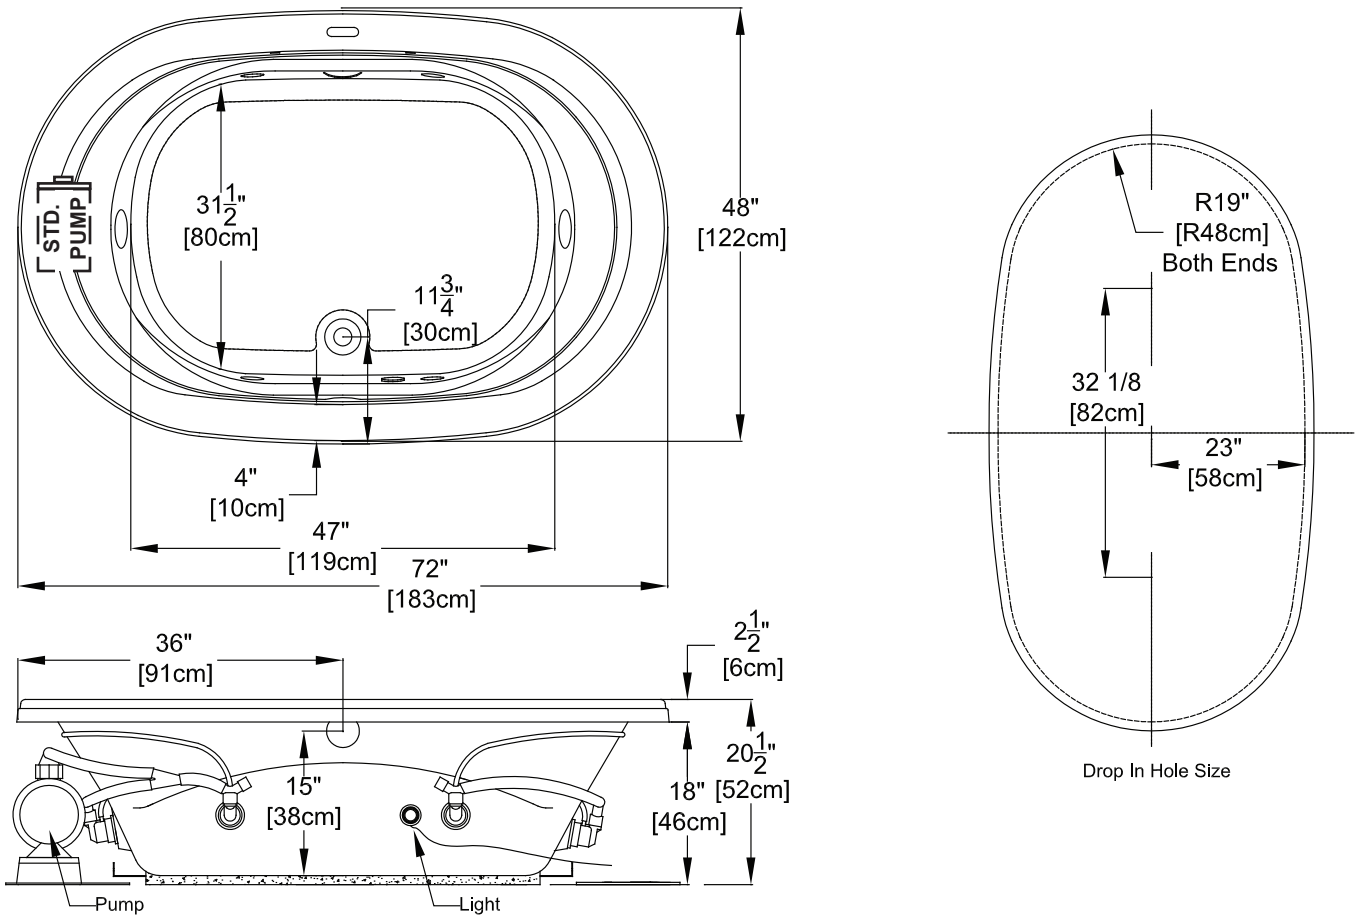

## Designer Collection Specifications Whirlpool & Soaking - MA640 Madeline™

Patents received or pending.

Note: Dimensional Tolerances: ±1/4"

**Note:** The pump extends approximately 1" past the end radius of the bath. This requires angling the bath into the drop-in hole.

- Drop-in-Hole Size:** See Diagram
- Operating Capacity:** 60 Gal.
- Overflow Capacity:** 95 Gal.
- Floor Loading / sq.ft.**
- (WP/Soaking):** 46.6/44.3 lbs.
- Carton Wt. (WP/Soaking):** 163/123 lbs.
- Cube:** 49.0 ft.<sup>3</sup>

**Construction:** Fiberglass reinforced acrylic bath with Level Form™ full-support base.

*We provide products listed with Intertek ETL SEMKO (Edison Testing Laboratories) U.S. and Canadian and with International Association of Plumbing and Mechanical Officials (IAPMO). Consult factory with your listing requirements.*