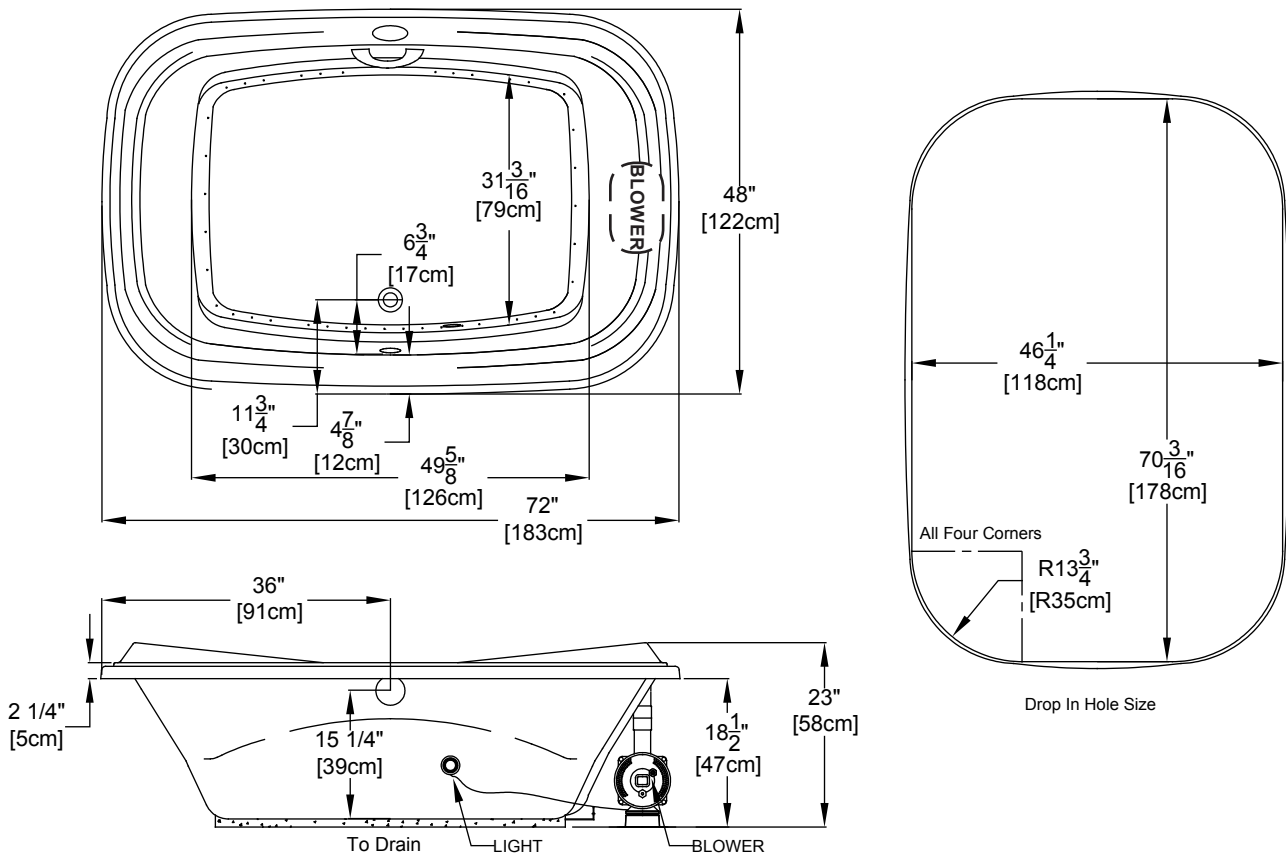

Designer Collection Specifications

AirMasseur[®] - MI640

Mia[™]

Patents received or pending.

Note: Dimensional Tolerances: ±1/4"

Note: The blower extends approximately 1" past the end radius of the bath. This requires angling the bath into the drop-in hole.

- Drop-in-Hole Size:** See Diagram
- Operating Capacity:** 64 Gal.
- Overflow Capacity:** 90 Gal.
- Floor Loading / sq.ft.:** 47.3 lbs.
- Carton Weight:** 142 lbs.
- Cube:** 54.4 ft.³

Construction: Fiberglass reinforced acrylic bath with Level Form[™] full-support base.