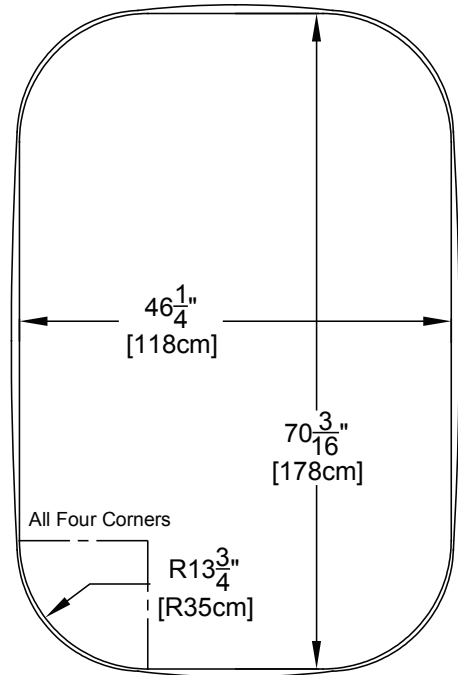

Designer Collection Specifications

Air-Whirlpool - MI640

Mia™

Drop In Hole Size

Note: The pump and blower extend approximately 1" past the end radius of the bath. This requires angling the bath into the drop-in hole.

Dimensional Tolerances: +/- 1/4"

Patents recieved or pending.

Note: Dimensional Tolerances: ±1/4"

Drop-in-Hole Size:	See Diagram
Operating Capacity:	64 Gal.
Overflow Capacity:	90 Gal.
Floor Loading / sq.ft.:	56.1 lbs.
Carton Weight:	223 lbs.
Cube:	54.4 ft. ³