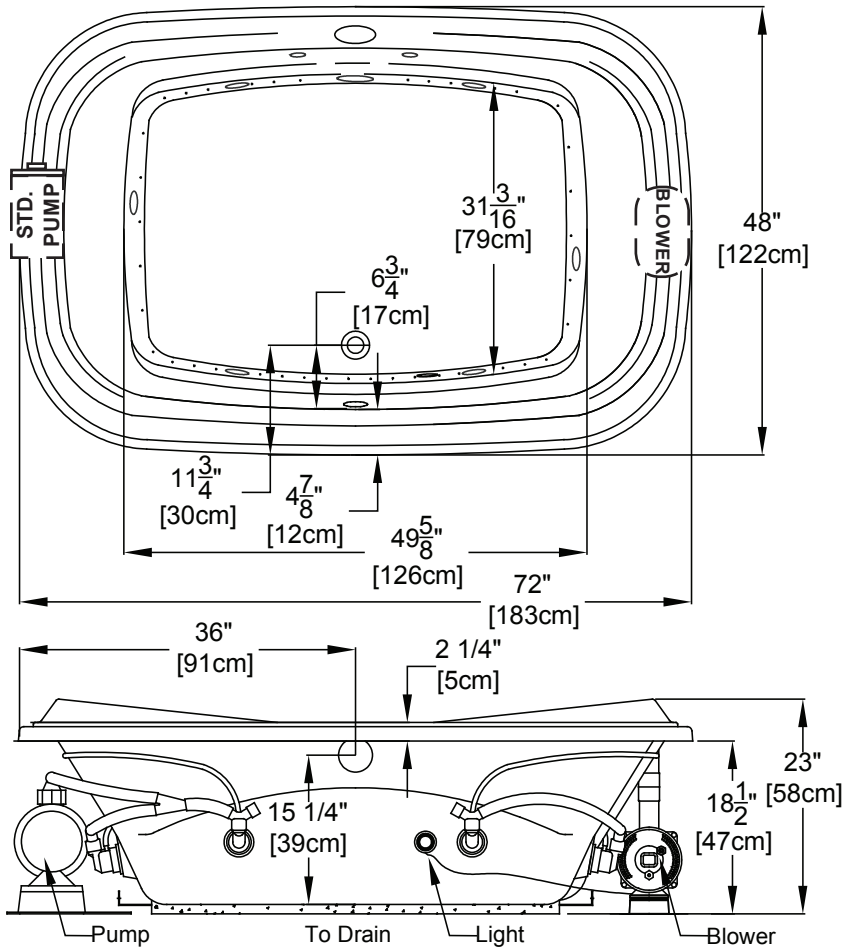

Designer Collection Specifications

Air-Whirlpool - MI640

Mia™

Drop In Hole Size

Note: The pump and blower extend approximately 1" past the end radius of the bath. This requires angling the bath into the drop-in hole.

Dimensional Tolerances: +/- 1/4"

Patents recieved or pending.

Note: Dimensional Tolerances: ±1/4"

Drop-in-Hole Size:	See Diagram
Operating Capacity:	64 Gal.
Overflow Capacity:	90 Gal.
Floor Loading / sq.ft.:	56.1 lbs.
Carton Weight:	223 lbs.
Cube:	54.4 ft. ³

Construction: Fiberglass reinforced acrylic bath with Level Form™ full-support base.

We provide products listed with Intertek ETL SEMKO (Edison Testing Laboratories) U.S. and Canadian and with International Association of Plumbing and Mechanical Officials (IAPMO). Consult factory with your listing requirements.