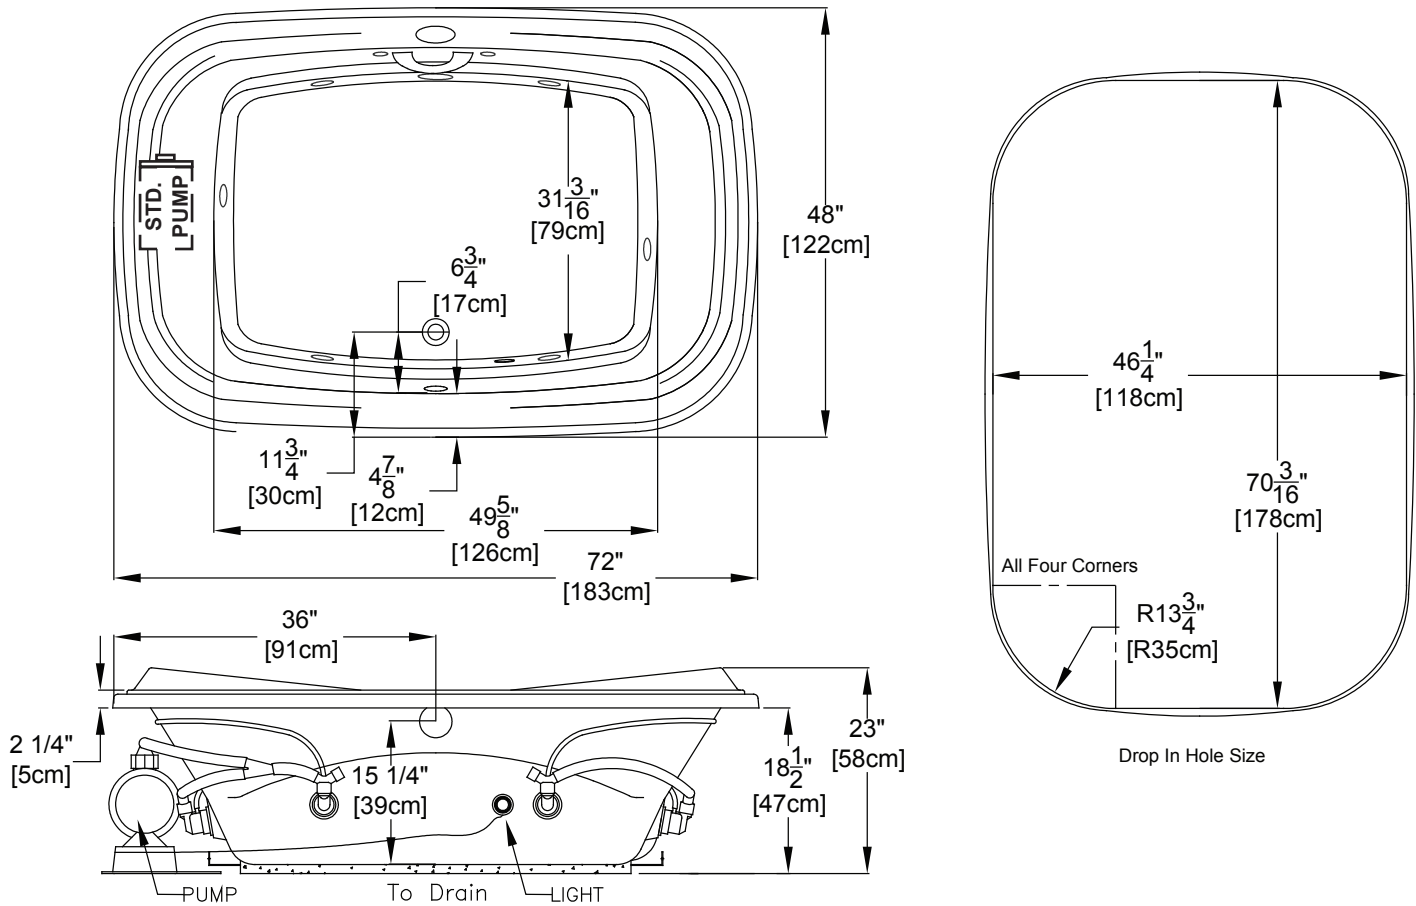

Designer Collection Specifications

Whirlpool & Soaking - MI640

Mia™

Patents received or pending.

Note: Dimensional Tolerances: ±1/4"

Note: The pump extends approximately 1" past the end radius of the bath. This requires angling the bath into the drop-in hole.

Drop-in-Hole Size:	See Diagram
Operating Capacity:	64 Gal.
Overflow Capacity:	90 Gal.
Floor Loading / sq.ft. (WP/Soaking):	47.6/45.8 lbs.
Carton Wt. (WP/Soaking):	147/116 lbs.
Cube:	54.4 ft. ³

Construction: Fiberglass reinforced acrylic bath with Level Form™ full-support base.