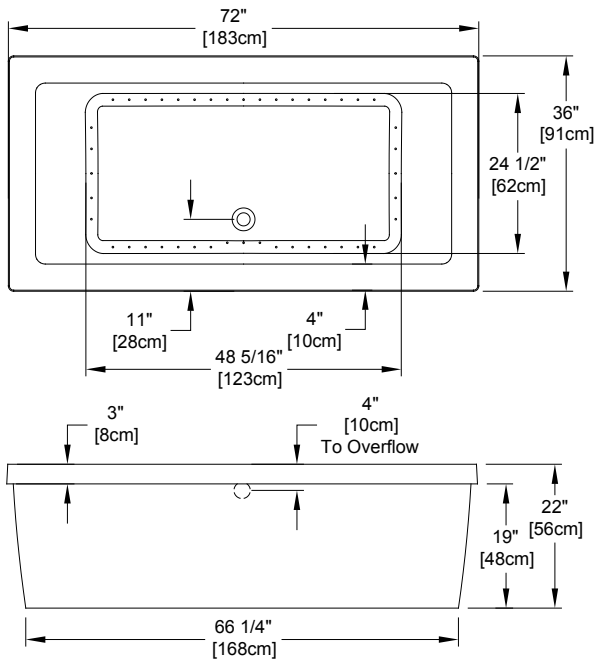

forma[®] Collection Specifications

AirMasseur[®] & Soaking- RC630P

AIRMASSEUR BLOWER
 MUST BE REMOTE
 MOUNTED.

NOTE: To accommodate customer preferences, the control keypads are **not** factory installed on the bath deck. A six (6) foot cable with installation instructions for connecting the control keypad to the control box are provided with all baths.

Patents received or pending.

Note: Dimensional Tolerances: ±1/4"

- Drop-in-Hole Size:** N/A
- Operating Capacity:** 50 Gal.
- Overflow Capacity:** 79 Gal.
- Floor Loading / sq.ft. (Air/Soaking):** 53/50.5 lbs.
- Carton Wt. (Air/Soaking):** 197/160 lbs.
- Cube:** 39.8 ft.³

Construction: Fiberglass reinforced acrylic bath with Level Form™ full-support base.

We provide products listed with Intertek ETL SEMKO (Edison Testing Laboratories) U.S. and Canadian and with International Association of Plumbing and Mechanical Officials (IAPMO). Consult factory with your listing requirements.