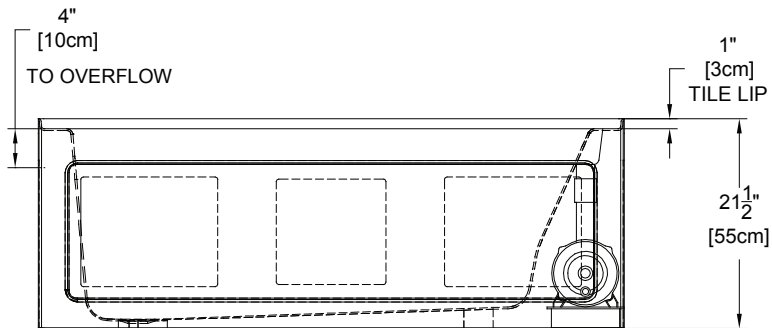

forma[®] Collection Specifications

AirMasseur[®] - RE525

SL / SR

NOTE: To accommodate customer preferences, the control keypad and Sani-Design™ cleaning cap assembly are **not** factory installed on the bath deck. An installation kit for the Sani-Design™ cleaning cap, and a six (6) foot cable with installation instructions for connecting the control keypad to the control box are provided with all baths.

Patents recieved or pending.

Note: Dimensional Tolerances: ±1/4"

Drop-in-Hole Size:	N/A
Operating Capacity:	38 Gal.
Overflow Capacity:	60 Gal.
Floor Loading / sq.ft.:	59.2 lbs.
Carton Wt.:	125 lbs.
Cube:	26.4 ft. ³

Construction: Fiberglass reinforced acrylic bath with Level Form™ full-support base.

We provide products listed with Intertek ETL SEMKO (Edison Testing Laboratories) U.S. and Canadian and with International Association of Plumbing and Mechanical Officials (IAPMO). Consult factory with your listing requirements.