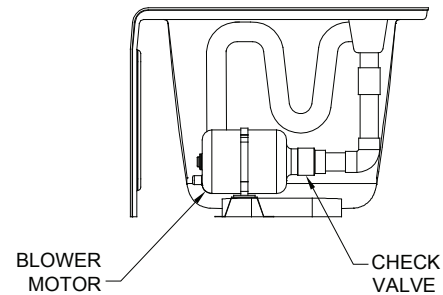

forma[®] Collection Specifications

AirMasseur[®] - RE525

SL / SR

NOTE: To accommodate customer preferences, the control keypad and Sani-Design™ cleaning cap assembly are **not** factory installed on the bath deck. An installation kit for the Sani-Design™ cleaning cap, and a six (6) foot cable with installation instructions for connecting the control keypad to the control box are provided with all baths.

Patents recieved or pending.

Note: Dimensional Tolerances: ±1/4"

Drop-in-Hole Size:	N/A
Operating Capacity:	38 Gal.
Overflow Capacity:	60 Gal.
Floor Loading / sq.ft.:	59.2 lbs.
Carton Wt.:	125 lbs.
Cube:	26.4 ft. ³

Construction: Fiberglass reinforced acrylic bath with Level Form™ full-support base.

We provide products listed with Intertek ETL SEMKO (Edison Testing Laboratories) U.S. and Canadian and with International Association of Plumbing and Mechanical Officials (IAPMO). Consult factory with your listing requirements.