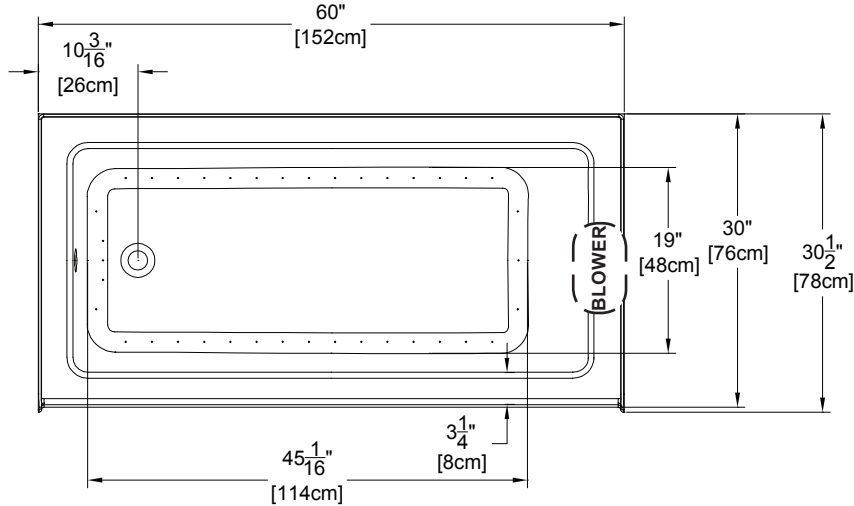

forma[®] Collection Specifications

AirMasseur[®] - RE525

SL / SR

NOTE: To accommodate customer preferences, the control keypad and Sani-Design™ cleaning cap assembly are **not** factory installed on the bath deck. An installation kit for the Sani-Design™ cleaning cap, and a six (6) foot cable with installation instructions for connecting the control keypad to the control box are provided with all baths.

Patents recieved or pending.

Note: Dimensional Tolerances: ±1/4"

Drop-in-Hole Size:	N/A
Operating Capacity:	38 Gal.
Overflow Capacity:	60 Gal.
Floor Loading / sq.ft.:	59.2 lbs.
Carton Wt.:	125 lbs.
Cube:	26.4 ft. ³

Construction: Fiberglass reinforced acrylic bath with Level Form™ full-support base.

We provide products listed with Intertek ETL SEMKO (Edison Testing Laboratories) U.S. and Canadian and with International Association of Plumbing and Mechanical Officials (IAPMO). Consult factory with your listing requirements.