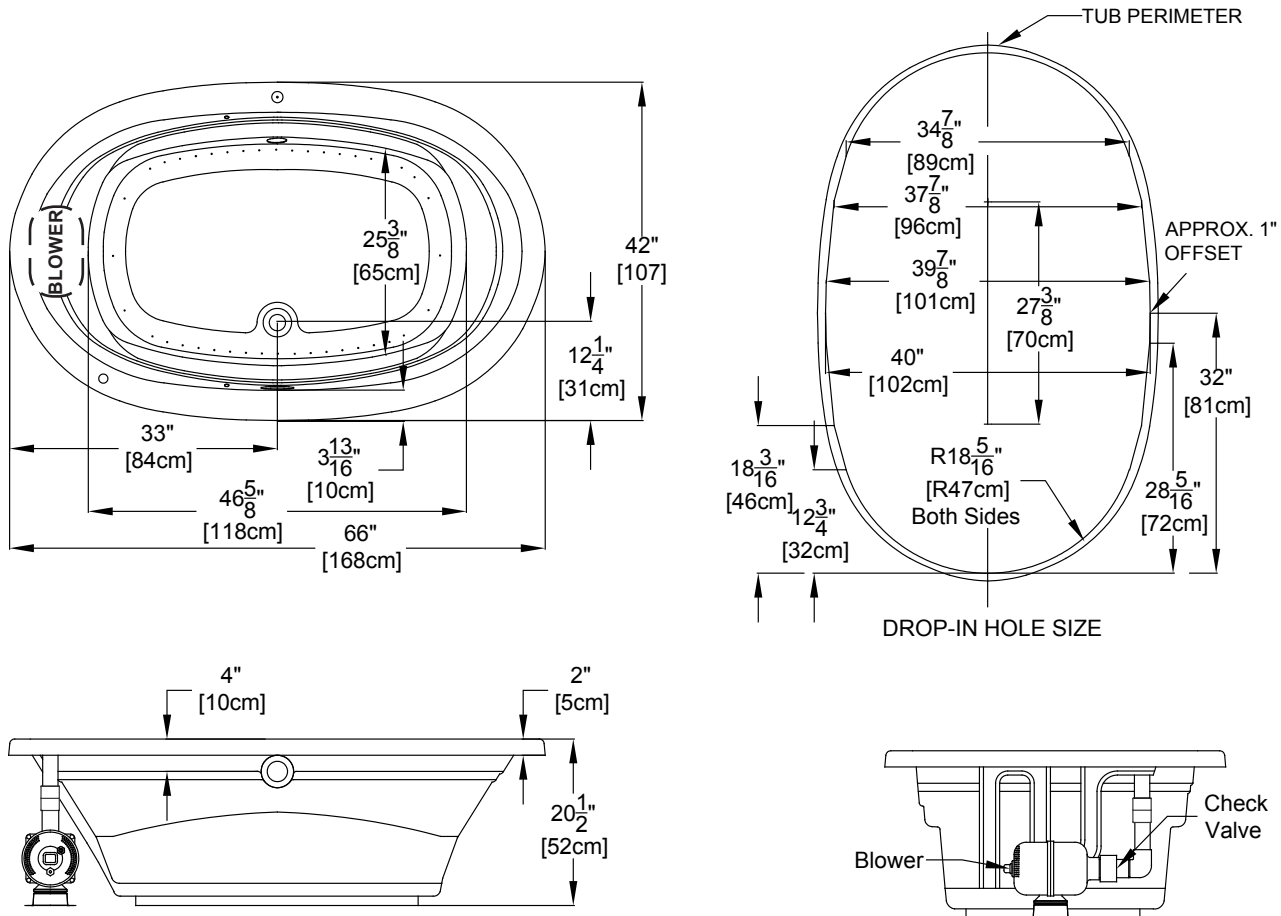

Designer Collection Specifications

AirMasseur[®] & Soaking- VL5535

Patents received or pending.

Note: Dimensional Tolerances: ±1/4"

Note: The blower extends approximately 1" past the end radius of the bath. This requires angling the bath into the drop-in hole.

- Drop-in-Hole Size:** See Diagram
- Operating Capacity:** 43 Gal.
- Overflow Capacity:** 70 Gal.
- Floor Loading / sq.ft.:** 44.6/ 41.4 lbs.
- Carton Weight:** 116 / 72 lbs.
- Cube:** 39.7 ft.³

Construction: Fiberglass reinforced acrylic bath with Level Form™ full-support base.