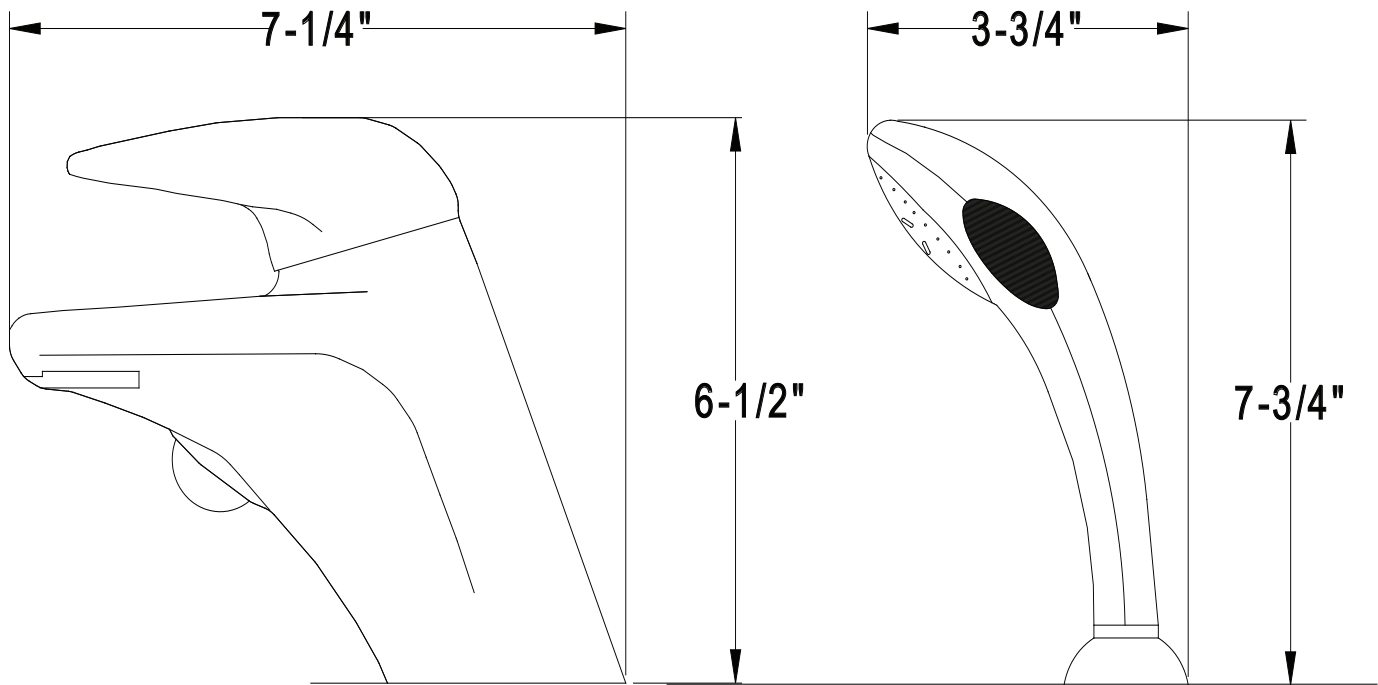

Belina™ Bath Faucet and Deck Mounted Hand Shower

The Belina™ series of coordinated faucets and hand shower assemblies for the bathroom offer styling and quality that speaks for itself.

The Belina™ rapid-fill bath faucet is the embodiment of elegance. Water flow and temperature are adjusted by a single-lever control. It has an integrated diverter for the hand-shower located on the underside of the spout to eliminate the clutter of separate valves. It is cast in Solid Brass with a Polished Chrome finish. A quarter-turn ceramic cartridge controls flow, providing years of trouble-free (and drip-free) operation.

The Belina™ deck mounted hand shower has individually plated components and unique double-locking spiral hose, to assure the highest strength and most lasting finish. The Belina™ deck mounted hand shower is offered in Polished Chrome finish on grey.

Not recommended for all center drain baths and EL and CS series bath models.

Belina™ Bath Faucet and Deck Mount Hand Shower Set

BELINA™ BATH FAUCET FEATURES

- Single-lever control adjusts both flow and water temperature.
- Integrated diverter for the hand shower is a small button on the underside of the bath spout. (Available without diverter.)
- Cast solid brass construction.
- Flow is controlled by a quarter-turn ceramic cartridge.
- Polished Chrome or White Powder Coat.
- Rapid-fill flow rate of 15.2 gpm max. at 50 PSI.
- Complies with ANSI A112.18.1M-94 requirements.
- 1/2" supply lines.
- Cartoned weight 12 lbs. (set includes Belina™ deck mounted hand shower).
- Install in accordance with local codes.