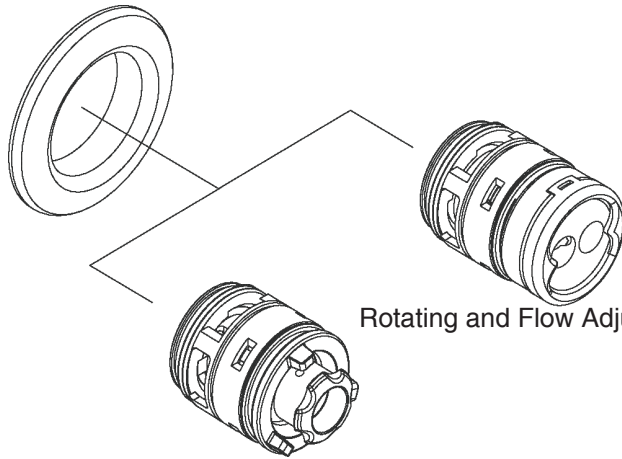

Rotating and Flow Adjustable Ultrassage™ Back Jet.

Perfect Pressure/Perfect Flow™ Directional Jet