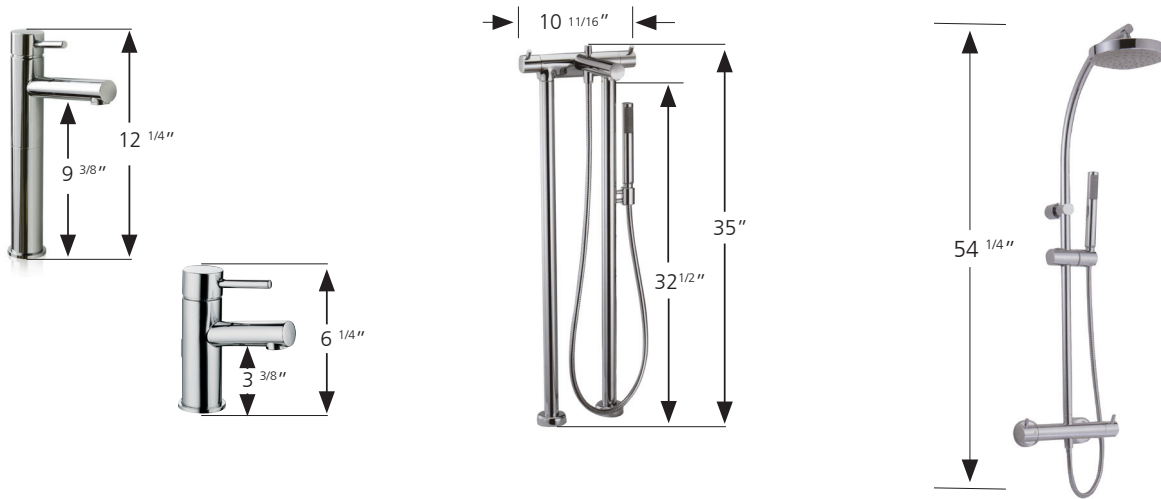

## JF1000 Series of Faucets

The JF1000 Series of Faucets is Jason's latest addition to our faucetry offering. Their sleek, contemporary styling make them the perfect compliment to any bathing space.

### JF1000 LAVATORY FAUCET

- Single lever lavatory filler
- Plated brass body with ceramic disc cartridge
- Stainless Steel hoses
- Mounting hardware and installation instructions included.
- Available in standard or extended heights
- Available in polished chrome or brushed nickel finishes.

### JF1000 FLOOR MOUNTED BATH FAUCET / HAND SHOWER THERMOSTATIC SET

- Plated brass body with ceramic disc valve
- Automatic diverter
- Hand Shower
- Mounting hardware and installation instructions included.
- Available in polished chrome or brushed nickel finishes.

### JF1000 EXPOSED SHOWER

- Plated brass body
- Features a shower head and hand shower with sliding bracket.
- Mounting hardware and installation instructions included.
- Available in polished chrome and brushed nickel finishes.