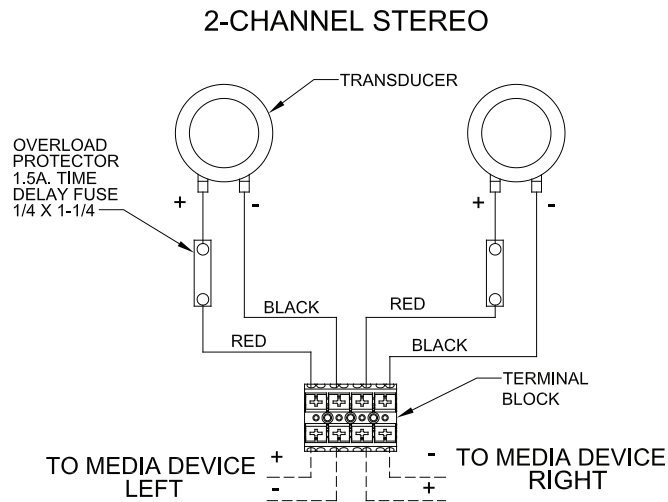

Sound Immersion System

Sound transducing speakers provide sound from your choice of input devices such as TV, Stereo, iPod[®], with amp, etc. through the shell of the bath. The pair of transducers are pre-attached to the bath and are provided with wiring, wiring connections, and instructions.

MAXIMUM WATTAGE PER TRANSDUCER: 50W.