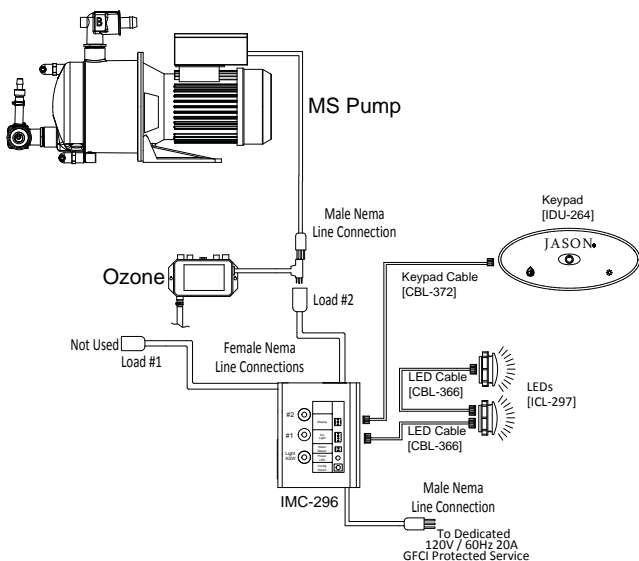

Standard/Premier Edition MicroSilk[®] Controls

One main control touchpad mounted on the bath features several icons used by the bather to control the bath. This sheet will outline the functions of the system when a particular icon is pressed. If the icon is lit WHITE, then that particular option is available to operate. If the icon is lit BLUE, that particular option is currently in operation.

MICROSILK[®] [MS] SYSTEM

Standard Edition

SPECIFICATIONS/FEATURES

- 120V 60Hz 20A
- 1.3HP MicroSilk Pump Unit
- Touch Control
- 20-Minute Timer

Premier Edition

SPECIFICATIONS/FEATURES

- 120V 60Hz 20A
- 1.3HP MicroSilk Pump Unit
- Touch Control
- 20-Minute Timer
- Ozone Sanitation System
- (2) LED Mood Lights

Additional Options Available

**Thermo Comfort
Surface Heater**

**Bluetooth Sound
Immersion Speaker
System**

Notes:

A Single Dedicated 120v/60Hz 20A GFCI Protected Service is required for all bath equipment.