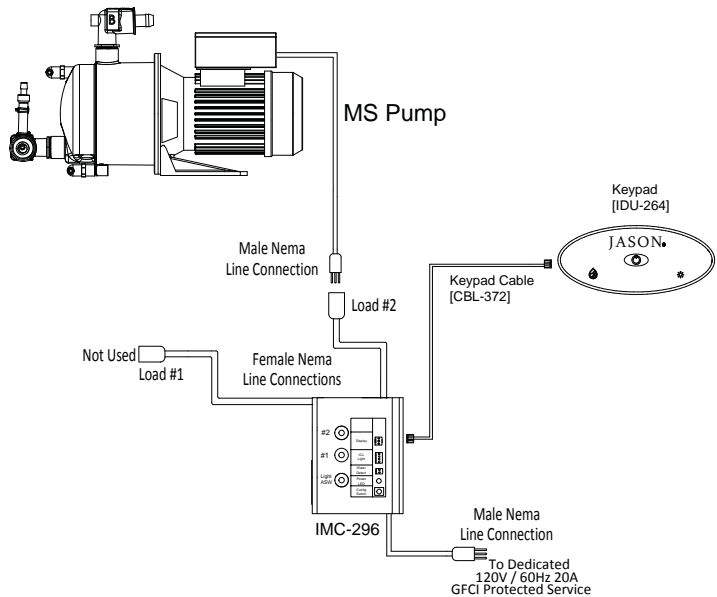

MICROSILK[®] Icon

The MICROSILK icon is used to activate the MicroSilk unit and the 20-minute timer. Once pressed, the MicroSilk unit will start.

LED Icon (Premier Edition)

The LED icon will operate the Chromotherapy Mood Lighting system. The LED system will operate for 2 hours before turning OFF. Once pressed, the LED lights will begin a SLOW FADE mode between all the colors. A single press of the icon will progress the light to the next mode or color. Press and hold the icon to cycle through the FADE mode, release the icon to choose any custom color. Order of Colors: Slow Fade Mode, Color Step (changes each second), Purple, Green, Red, Blue, Yellow, White, Off

MICROSILK[®] [MS] SYSTEM

Standard Edition

SPECIFICATIONS/FEATURES

- 120V 60Hz 20A
- 1.3HP MicroSilk Pump Unit
- Touch Control
- 20-Minute Timer

Premier Edition

SPECIFICATIONS/FEATURES

- 120V 60Hz 20A
- 1.3HP MicroSilk Pump Unit
- Touch Control
- 20-Minute Timer
- Ozone Sanitation System
- (2) LED Mood Lights