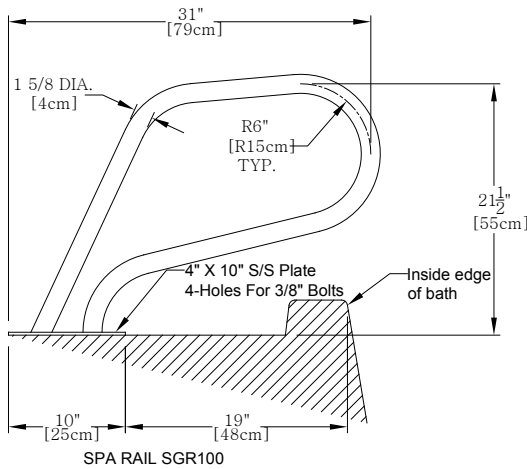

# SGR100 & SGR100C Spa Grip Rail

### INTRODUCTION

The Jason SGR100 Spa Rail is suitable for all Home Spa baths. One or two grip rails can be used with the Jason Home Spa. The grip rails are made of 1 5/8" O.D., 304 stainless steel tubing with mirror finish. The grip rail kit comes complete except for mounting bolts, which must be selected according to the installation site requirements.

### CONTENTS

Jason's SGR100 Spa Rail kit includes the Spa Rail (Figure 1). The SGR100C Spa Rail kit includes the Spa Rail (Figure 2), the Gibraltar Wedge Kit (Figure 3), and anchors (Figure 4).

**Figure 1**