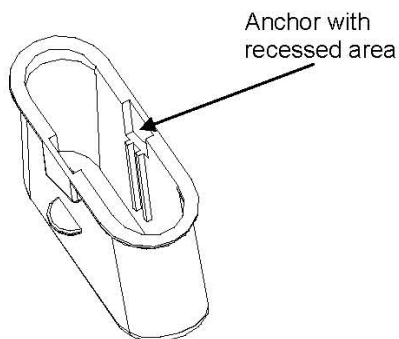

### ASSEMBLY PROCEDURE

1. Install the anchor (**Figure 4**) in the floor of the spa deck.
2. Place the wedge, wedge flat bar, washer, bolt, escutcheon plate, and handrail in the anchor (**Figure 5**).
3. Tighten the bolt so that the grip rail is securely in place (**Figure 6**).