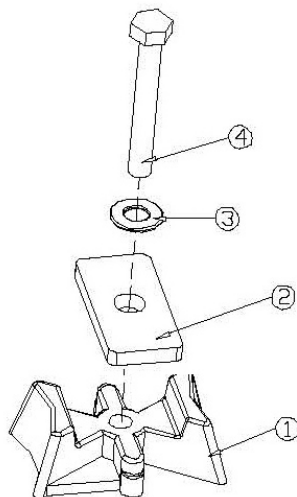

### INSTALLATION

The model SGR100 (Figure 1) is designed for mounting on a wooden floor and the SGR100C (Figure 2) is designed for anchoring into a concrete floor (anchor provided). See the Assembly Procedure section for installation of the concrete anchor kit.

### CONTENTS

Jason's SGR100 Spa Rail kit includes the Spa Rail (Figure 1). The SGR100C Spa Rail kit includes the Spa Rail (Figure 2), the Gibraltar Wedge Kit (Figure 3), and anchors (Figure 4).

**Figure 1**

**Figure 2**

**Figure 3**

| Item # | Description                        | Qty |
|--------|------------------------------------|-----|
| 1      | Gibraltar Wedge - Yellow Brass     | 1   |
| 2      | Gibraltar Wedge Flat Bar - Bronze  | 1   |
| 3      | 5/16 S/S Flat Washer               | 1   |
| 4      | 5/16-18 x 2 1/4" S/S Hex Head Bolt | 1   |