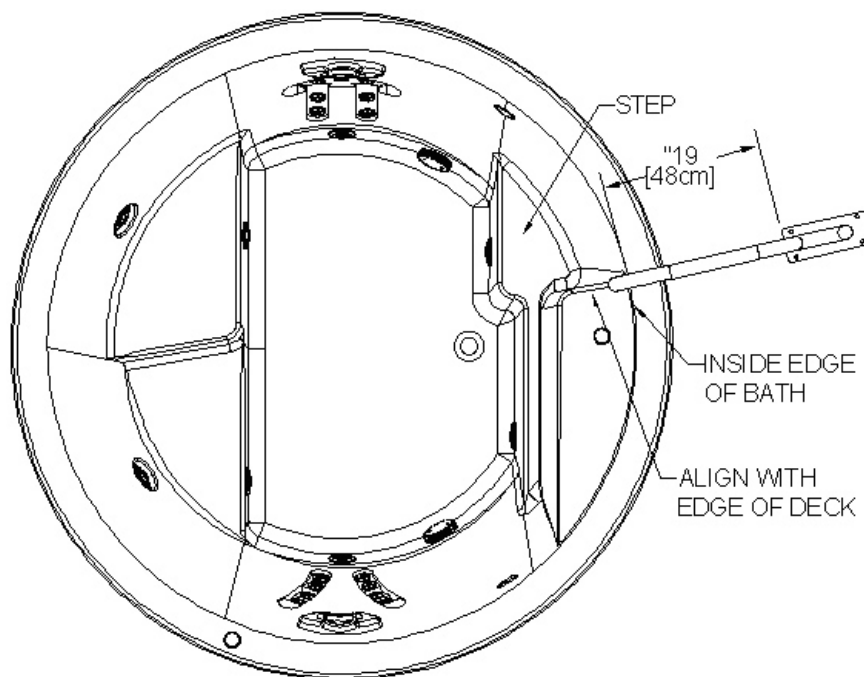

### ASSEMBLY PROCEDURE

1. Install the anchor (**Figure 4**) in the floor of the spa deck.
2. Place the wedge, wedge flat bar, washer, bolt, escutcheon plate, and handrail in the anchor (**Figure 5**).
3. Tighten the bolt so that the grip rail is securely in place (**Figure 6**).

Figure 4

Figure 5

SGR100 Spa Rail installed on an HSC650 Home Spa

Figure 6