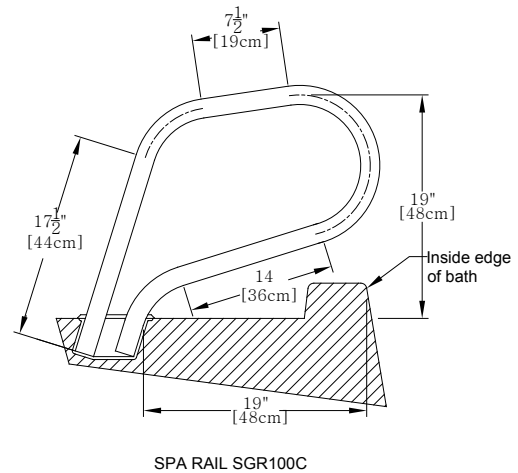

### INTRODUCTION

The Jason SGR100 Spa Rail is suitable for all Home Spa baths. One or two grip rails can be used with the Jason Home Spa. The grip rails are made of 1 5/8" O.D., 304 stainless steel tubing with mirror finish. The grip rail kit comes complete except for mounting bolts, which must be selected according to the installation site requirements.

### INSTALLATION

The model SGR100 (Figure 1) is designed for mounting on a wooden floor and the SGR100C (Figure 2) is designed for anchoring into a concrete floor (anchor provided). See the Assembly Procedure section for installation of the concrete anchor kit.

### CONTENTS

Jason's SGR100 Spa Rail kit includes the Spa Rail (Figure 1). The SGR100C Spa Rail kit includes the Spa Rail (Figure 2), the Gibraltar Wedge Kit (Figure 3), and anchors (Figure 4).

**Figure 1**