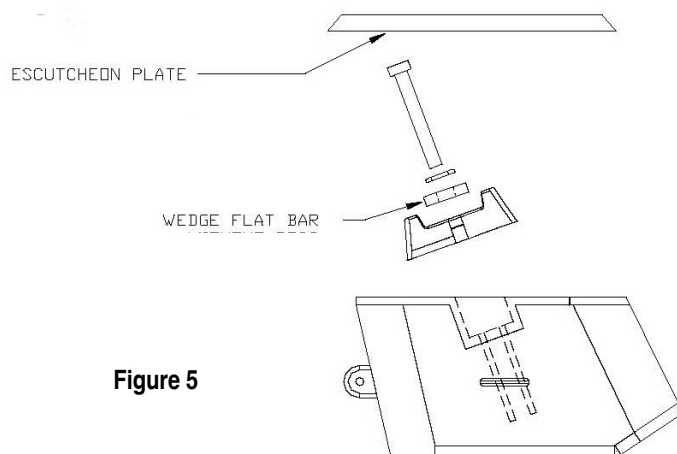

### ASSEMBLY PROCEDURE

1. Install the anchor (**Figure 4**) in the floor of the spa deck.
2. Place the wedge, wedge flat bar, washer, bolt, escutcheon plate, and handrail in the anchor (**Figure 5**).
3. Tighten the bolt so that the grip rail is securely in place (**Figure 6**).

Figure 4

Figure 5

SGR100 Spa Rail installed on an HSC650 Home Spa

Figure 6