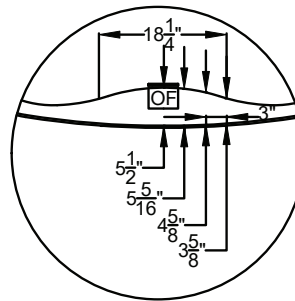

UNDERMOUNTABLE: No

FAUCETRY DECK: Yes

TEXTURED FLOOR: No

Designer  
FREESTANDING

<p><b>(S)</b> <b>SOAKING</b> Includes Level-Form™ Base</p>	<p><b>\$5,555</b> <b>(1192.06.00.CC)</b></p>	<p>All hydrotherapy equipment is rated for 120V, 20A (US) Consult Spec Sheet on website for Boxed Weight &amp; Cube. .CC = Color Code / See page 155 for color options. <b>Operating Cap: 41 U.S. Gal.</b></p>		<p><b>STANDARD</b> Includes: • Linear Overflow Drain • Touch Control Pad • 20-minute timer</p>	<p><b>PREMIER</b> All Standard features plus: • Ozone • Digital Control Pad • LED Chromotherapy</p>
	<p><b>(a)</b> <b>AIRMASSEUR<sup>®</sup></b></p>	<p>Includes 52 strategically located air jets, 1hp blower w/ heater.</p>	<p><b>\$8,795</b> <b>(1192.06.21.CC)</b></p>	<p><b>\$10,015</b> <b>(1192.06.25.CC)</b></p>	
	<p><b>(m)</b> <b>MICROSILK<sup>®</sup></b></p>	<p>Includes 1 MicroSilk delivery port, MicroSilk unit.</p>	<p><b>\$9,255</b> <b>(1192.06.61.CC)</b></p>	<p><b>\$10,475</b> <b>(1192.06.65.CC)</b></p>	

Faucetry Deck  
Flat Dimensions

- (C)** Control Location
- (E)** Equipment Cabinet
- (TC)** Thermo Comfort Heating Pad Location

Bath Options		For handle information, see page 127. For details & additional options, see page 128-130.	
<b>GH400 HANDLE</b> - Factory installed. Accepts 1 handle across from overflow.	8709-04-0CC		\$315
<b>ACRYLIC EQUIPMENT CABINET</b> - Page 129 <b>(a)</b>	8701-10-0CC		\$1,025
<b>BLUETOOTH SOUND IMMERSION SYSTEM</b> - Page 128	8724-01-000		\$835
<b>WATER LEVEL SENSOR</b> - Page 128	8724-02-000		\$1,030
<b>THERMO COMFORT</b> - Page 129 <b>(S)</b> <b>(a)</b> <b>(m)</b>	8706-04-XXX		\$840
<b>MICROSILK SHOWER WAND</b> - Page 129	Polished Chrome	8705-55-091	\$505
<b>LINEAR OVERFLOW DRAIN KITS</b> - For finish options, see Page 129.	Polished Chrome	MLD-PC	Included
	Optional Finishes	MLD-XX	ADD \$120