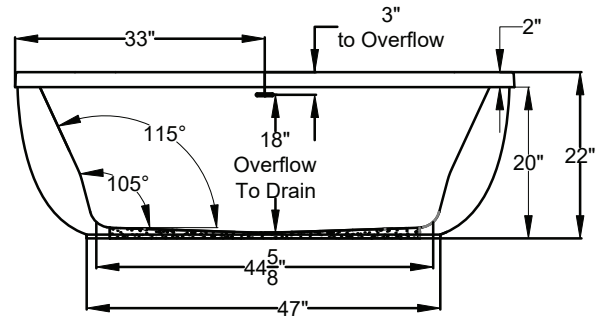

UNDERMOUNTABLE: No

FAUCETRY DECK: Yes

TEXTURED FLOOR: No

Designer  
FREESTANDING

<p><b>(S)</b> <b>SOAKING</b> Includes Level-Form™ Base</p>	<p><b>\$5,555</b> <b>(1192.06.00.CC)</b></p>	<p>All hydrotherapy equipment is rated for 120V, 20A (US) Consult Spec Sheet on website for Boxed Weight &amp; Cube. .CC = Color Code / See page 155 for color options. <b>Operating Cap: 41 U.S. Gal.</b></p>		<p><b>STANDARD</b> Includes: • Linear Overflow Drain • Touch Control Pad • 20-minute timer</p>	<p><b>PREMIER</b> All Standard features plus: • Ozone • Digital Control Pad • LED Chromotherapy</p>
	<p><b>(a)</b> <b>AIRMASSEUR<sup>®</sup></b></p>	<p>Includes 52 strategically located air jets, 1hp blower w/ heater.</p>	<p><b>\$8,795</b> <b>(1192.06.21.CC)</b></p>	<p><b>\$10,015</b> <b>(1192.06.25.CC)</b></p>	
	<p><b>(m)</b> <b>MICROSILK<sup>®</sup></b></p>	<p>Includes 1 MicroSilk delivery port, MicroSilk unit.</p>	<p><b>\$9,255</b> <b>(1192.06.61.CC)</b></p>	<p><b>\$10,475</b> <b>(1192.06.65.CC)</b></p>	

Faucetry Deck  
Flat Dimensions

- (C)** Control Location
- (E)** Equipment Cabinet
- (TC)** Thermo Comfort Heating Pad Location

Bath Options		For handle information, see page 127. For details & additional options, see page 128-130.	
<b>GH400 HANDLE</b> - Factory installed. Accepts 1 handle across from overflow.	8709-04-0CC		\$315
<b>ACRYLIC EQUIPMENT CABINET</b> - Page 129 <b>(a)</b>	8701-10-0CC		\$1,025
<b>BLUETOOTH SOUND IMMERSION SYSTEM</b> - Page 128	8724-01-000		\$835
<b>WATER LEVEL SENSOR</b> - Page 128	8724-02-000		\$1,030
<b>THERMO COMFORT</b> - Page 129 <b>(S)</b> <b>(a)</b> <b>(m)</b>	8706-04-XXX		\$840
<b>MICROSILK SHOWER WAND</b> - Page 129	Polished Chrome	8705-55-091	\$505
<b>LINEAR OVERFLOW DRAIN KITS</b> - For finish options, see Page 129.	Polished Chrome	MLD-PC	Included
	Optional Finishes	MLD-XX	ADD \$120