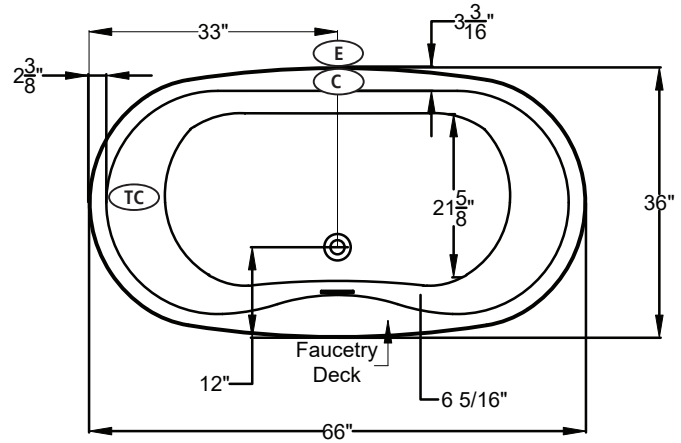

UNDERMOUNTABLE: No

FAUCETRY DECK: Yes

TEXTURED FLOOR: No

Designer  
FREESTANDING

<p><b>(S)</b> <b>SOAKING</b> Includes Level-Form™ Base</p>	<p><b>\$5,555</b> <b>(1192.06.00.CC)</b></p>	<p>All hydrotherapy equipment is rated for 120V, 20A (US) Consult Spec Sheet on website for Boxed Weight &amp; Cube. .CC = Color Code / See page 155 for color options. <b>Operating Cap: 41 U.S. Gal.</b></p>		<p><b>STANDARD</b> Includes: • Linear Overflow Drain • Touch Control Pad • 20-minute timer</p>	<p><b>PREMIER</b> All Standard features plus: • Ozone • Digital Control Pad • LED Chromotherapy</p>
	<p><b>(a)</b> <b>AIRMASSEUR<sup>®</sup></b></p>	<p>Includes 52 strategically located air jets, 1hp blower w/ heater.</p>	<p><b>\$8,795</b> <b>(1192.06.21.CC)</b></p>	<p><b>\$10,015</b> <b>(1192.06.25.CC)</b></p>	
	<p><b>(m)</b> <b>MICROSILK<sup>®</sup></b></p>	<p>Includes 1 MicroSilk delivery port, MicroSilk unit.</p>	<p><b>\$9,255</b> <b>(1192.06.61.CC)</b></p>	<p><b>\$10,475</b> <b>(1192.06.65.CC)</b></p>	

Faucetry Deck  
Flat Dimensions

- (C)** Control Location
- (E)** Equipment Cabinet
- (TC)** Thermo Comfort Heating Pad Location

Bath Options		For handle information, see page 127. For details & additional options, see page 128-130.	
<b>GH400 HANDLE</b> - Factory installed. Accepts 1 handle across from overflow.	8709-04-0CC		\$315
<b>ACRYLIC EQUIPMENT CABINET</b> - Page 129 <b>(a)</b>	8701-10-0CC		\$1,025
<b>BLUETOOTH SOUND IMMERSION SYSTEM</b> - Page 128	8724-01-000		\$835
<b>WATER LEVEL SENSOR</b> - Page 128	8724-02-000		\$1,030
<b>THERMO COMFORT</b> - Page 129 <b>(S)</b> <b>(a)</b> <b>(m)</b>	8706-04-XXX		\$840
<b>MICROSILK SHOWER WAND</b> - Page 129	Polished Chrome	8705-55-091	\$505
<b>LINEAR OVERFLOW DRAIN KITS</b> - For finish options, see Page 129.	Polished Chrome	MLD-PC	Included
	Optional Finishes	MLD-XX	ADD \$120