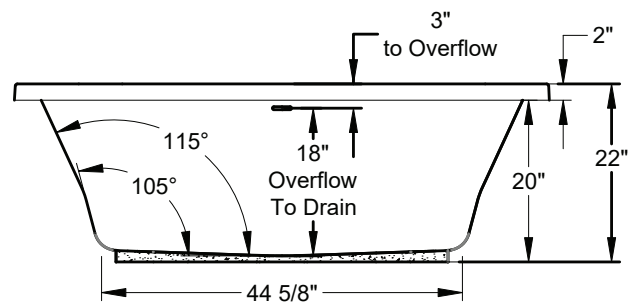

Designer
DROP-IN

Bath Options		For handle information, see page 127. For details & additional options, see page 128-130.	
GH400 HANDLE - Factory installed. Accepts 1 handle across from overflow.	8709-04-0CC	$315	
JETTED NECK PILLOW - Page 128 W mw	8707-50-0CC	$1,145	
BACKSTACK™ JETS - Page 128 W mw	8707-30-001	$930	
BLUETOOTH SOUND IMMERSION SYSTEM - Page 128	8724-01-000	$835	
WATER LEVEL SENSOR - Page 128	8724-02-000	$1,030	
THERMO COMFORT - Page 129	8706-04-XXX	$840	
MICROSILK SHOWER WAND - Page 129	Polished Chrome 8705-55-091	$505	
LINEAR OVERFLOW DRAIN KITS - For finish options, see Page 129.	Polished Chrome MLD-PC	Included	
	Optional Finishes MLD-XX	ADD $120	

1. C Control Location
   - M MicroSilk® Unit Location
   - P Whirlpool Pump Location
   - B Blower Location
   - TC Thermo Comfort Heating Pad Location
   - OP Optional pump location available on W only. Please designate pump location.
2. 1 set of
   Back-Stack™ jets
   on W mw
   (Optional)