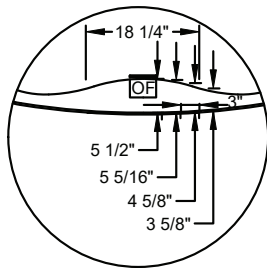

Designer
DROP-IN

Bath Options		For handle information, see page 127. For details & additional options, see page 128-130.	
GH400 HANDLE - Factory installed. Accepts 1 handle across from overflow.	8709-04-0CC	$315	
JETTED NECK PILLOW - Page 128 W mw	8707-50-0CC	$1,145	
BACKSTACK™ JETS - Page 128 W mw	8707-30-001	$930	
BLUETOOTH SOUND IMMERSION SYSTEM - Page 128	8724-01-000	$835	
WATER LEVEL SENSOR - Page 128	8724-02-000	$1,030	
THERMO COMFORT - Page 129	8706-04-XXX	$840	
MICROSILK SHOWER WAND - Page 129	Polished Chrome 8705-55-091	$505	
LINEAR OVERFLOW DRAIN KITS - For finish options, see Page 129.	Polished Chrome MLD-PC	Included	
	Optional Finishes MLD-XX	ADD $120	

1. C Control Location
   - M MicroSilk® Unit Location
   - P Whirlpool Pump Location
   - B Blower Location
   - TC Thermo Comfort Heating Pad Location
   - OP Optional pump location available on W only. Please designate pump location.
2. 1 set of
   Back-Stack™ jets
   on W mw
   (Optional)