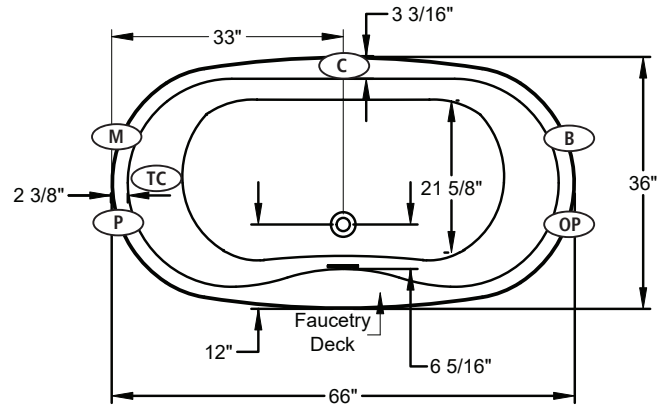

Designer
DROP-IN

Bath Options		For handle information, see page 127. For details & additional options, see page 128-130.	
GH400 HANDLE - Factory installed. Accepts 1 handle across from overflow.	8709-04-0CC	$315	
JETTED NECK PILLOW - Page 128 W mw	8707-50-0CC	$1,145	
BACKSTACK™ JETS - Page 128 W mw	8707-30-001	$930	
BLUETOOTH SOUND IMMERSION SYSTEM - Page 128	8724-01-000	$835	
WATER LEVEL SENSOR - Page 128	8724-02-000	$1,030	
THERMO COMFORT - Page 129	8706-04-XXX	$840	
MICROSILK SHOWER WAND - Page 129	Polished Chrome 8705-55-091	$505	
LINEAR OVERFLOW DRAIN KITS - For finish options, see Page 129.	Polished Chrome MLD-PC	Included	
	Optional Finishes MLD-XX	ADD $120	

1. C Control Location
   - M MicroSilk® Unit Location
   - P Whirlpool Pump Location
   - B Blower Location
   - TC Thermo Comfort Heating Pad Location
   - OP Optional pump location available on W only. Please designate pump location.
2. 1 set of
   Back-Stack™ jets
   on W mw
   (Optional)