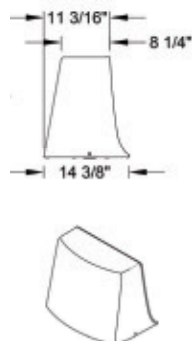

*Shown with optional Ring Base.

- **(C)** Control Location
- **(E)** Equipment Cabinet
- **(TC)** Thermo Comfort Heating Pad Location