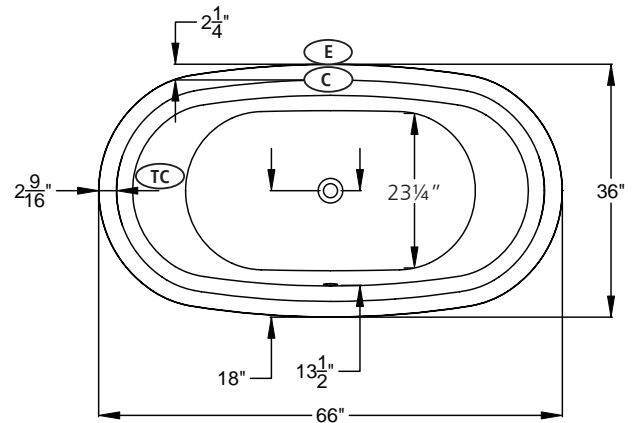

Consult Spec Sheet on website for Boxed Weight & Cube. Operating Cap: 42 U.S. Gal. 120V, 20A (US)

Acrylic Equipment Cabinet is required on MicroSilk[®] baths and is available as an option on Airmasseur[®] baths.

*Shown with optional Ring Base.

- (C)** Control Location
- (E)** Equipment Cabinet
- (TC)** Thermo Comfort Heating Pad Location

Shown with optional Ring Base