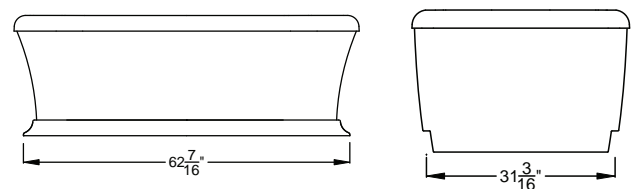

Shown with optional Ring Base