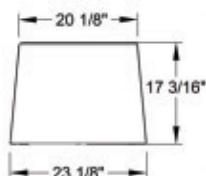

*Shown with optional Ring Base.

- **(C)** Control Location
- **(E)** Equipment Cabinet
- **(TC)** Thermo Comfort Heating Pad Location