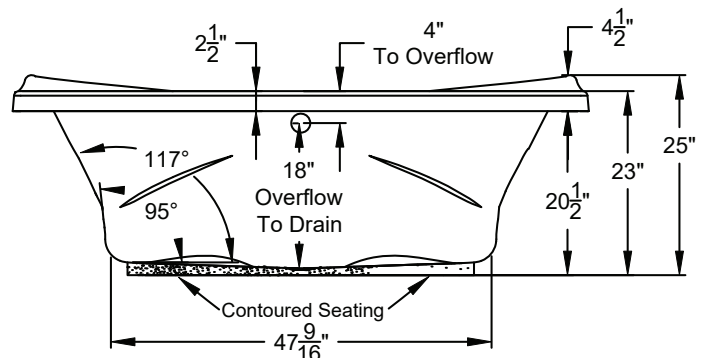

Faucetry Deck
Flat Dimensions

- C Control Location
 - M MicroSilk[®] Unit Location
 - P Whirlpool Pump Location
 - B Blower Location
 - TC Thermo Comfort Heating Pad Location
 - OP Optional pump location available on W only. Please designate pump location. On mw the pump will be in this location.
- 2 sets of BackStack™ jets on W aw mw (Included)