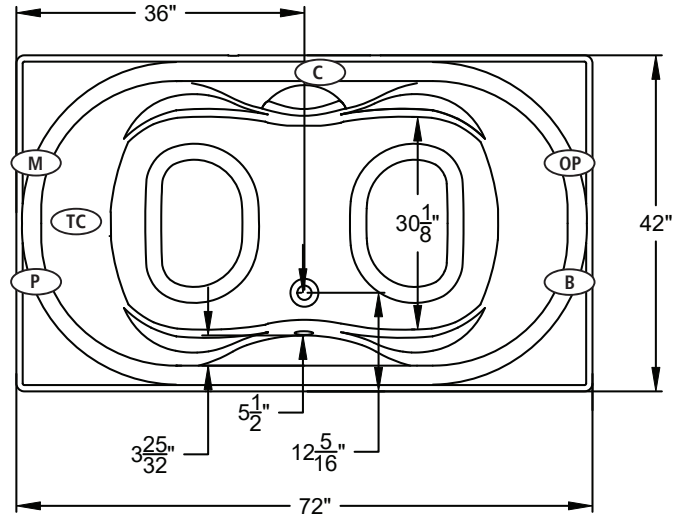

Faucetry Deck
Flat Dimensions

- C Control Location
 - M MicroSilk[®] Unit Location
 - P Whirlpool Pump Location
 - B Blower Location
 - TC Thermo Comfort Heating Pad Location
 - OP Optional pump location available on W only. Please designate pump location. On mw the pump will be in this location.
- 2 sets of BackStack™ jets on W aw mw (Included)