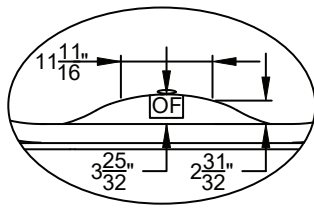

Faucetry Deck
Flat Dimensions

- C Control Location
 - M MicroSilk[®] Unit Location
 - P Whirlpool Pump Location
 - B Blower Location
 - TC Thermo Comfort Heating Pad Location
 - OP Optional pump location available on W only. Please designate pump location. On mw the pump will be in this location.
- 2 sets of BackStack™ jets on W aw mw (Included)